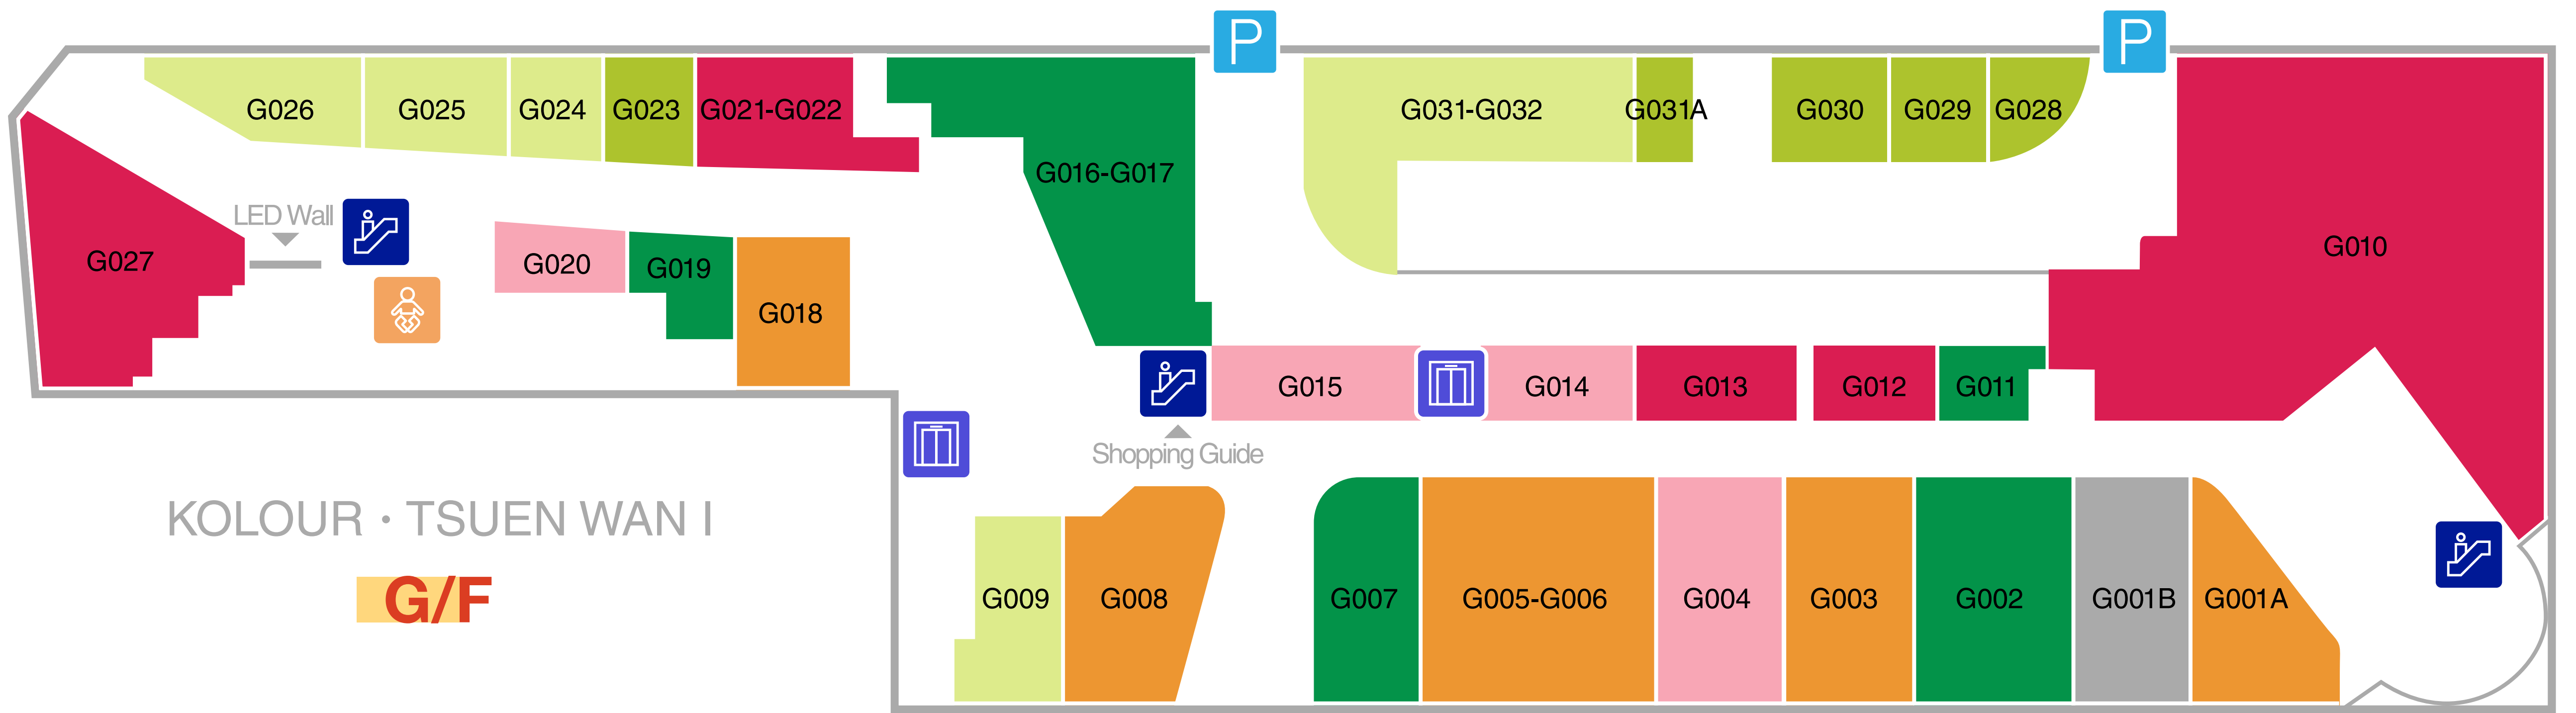

KOLOUR

荃灣千色匯

FASHION / SHOES / BAGS	JEWELLERY & WATCH / ACCESSORIES / OPTICAL / BOOKS / LIFE STYLES	BEAUTY / PERSONAL CARE / HEALTH PRODUCTS	BANK / ENTERTAINMENT / OTHERS	ELEVATOR	CONCIERGE
FOOD & BEVERAGE	AUDIO-VISUAL / TELECOM	DEPT STORE / SUPERMARKET / CONVENIENCE STORE		LIFT	PARKING
				TOILET	FEEDING ROOM