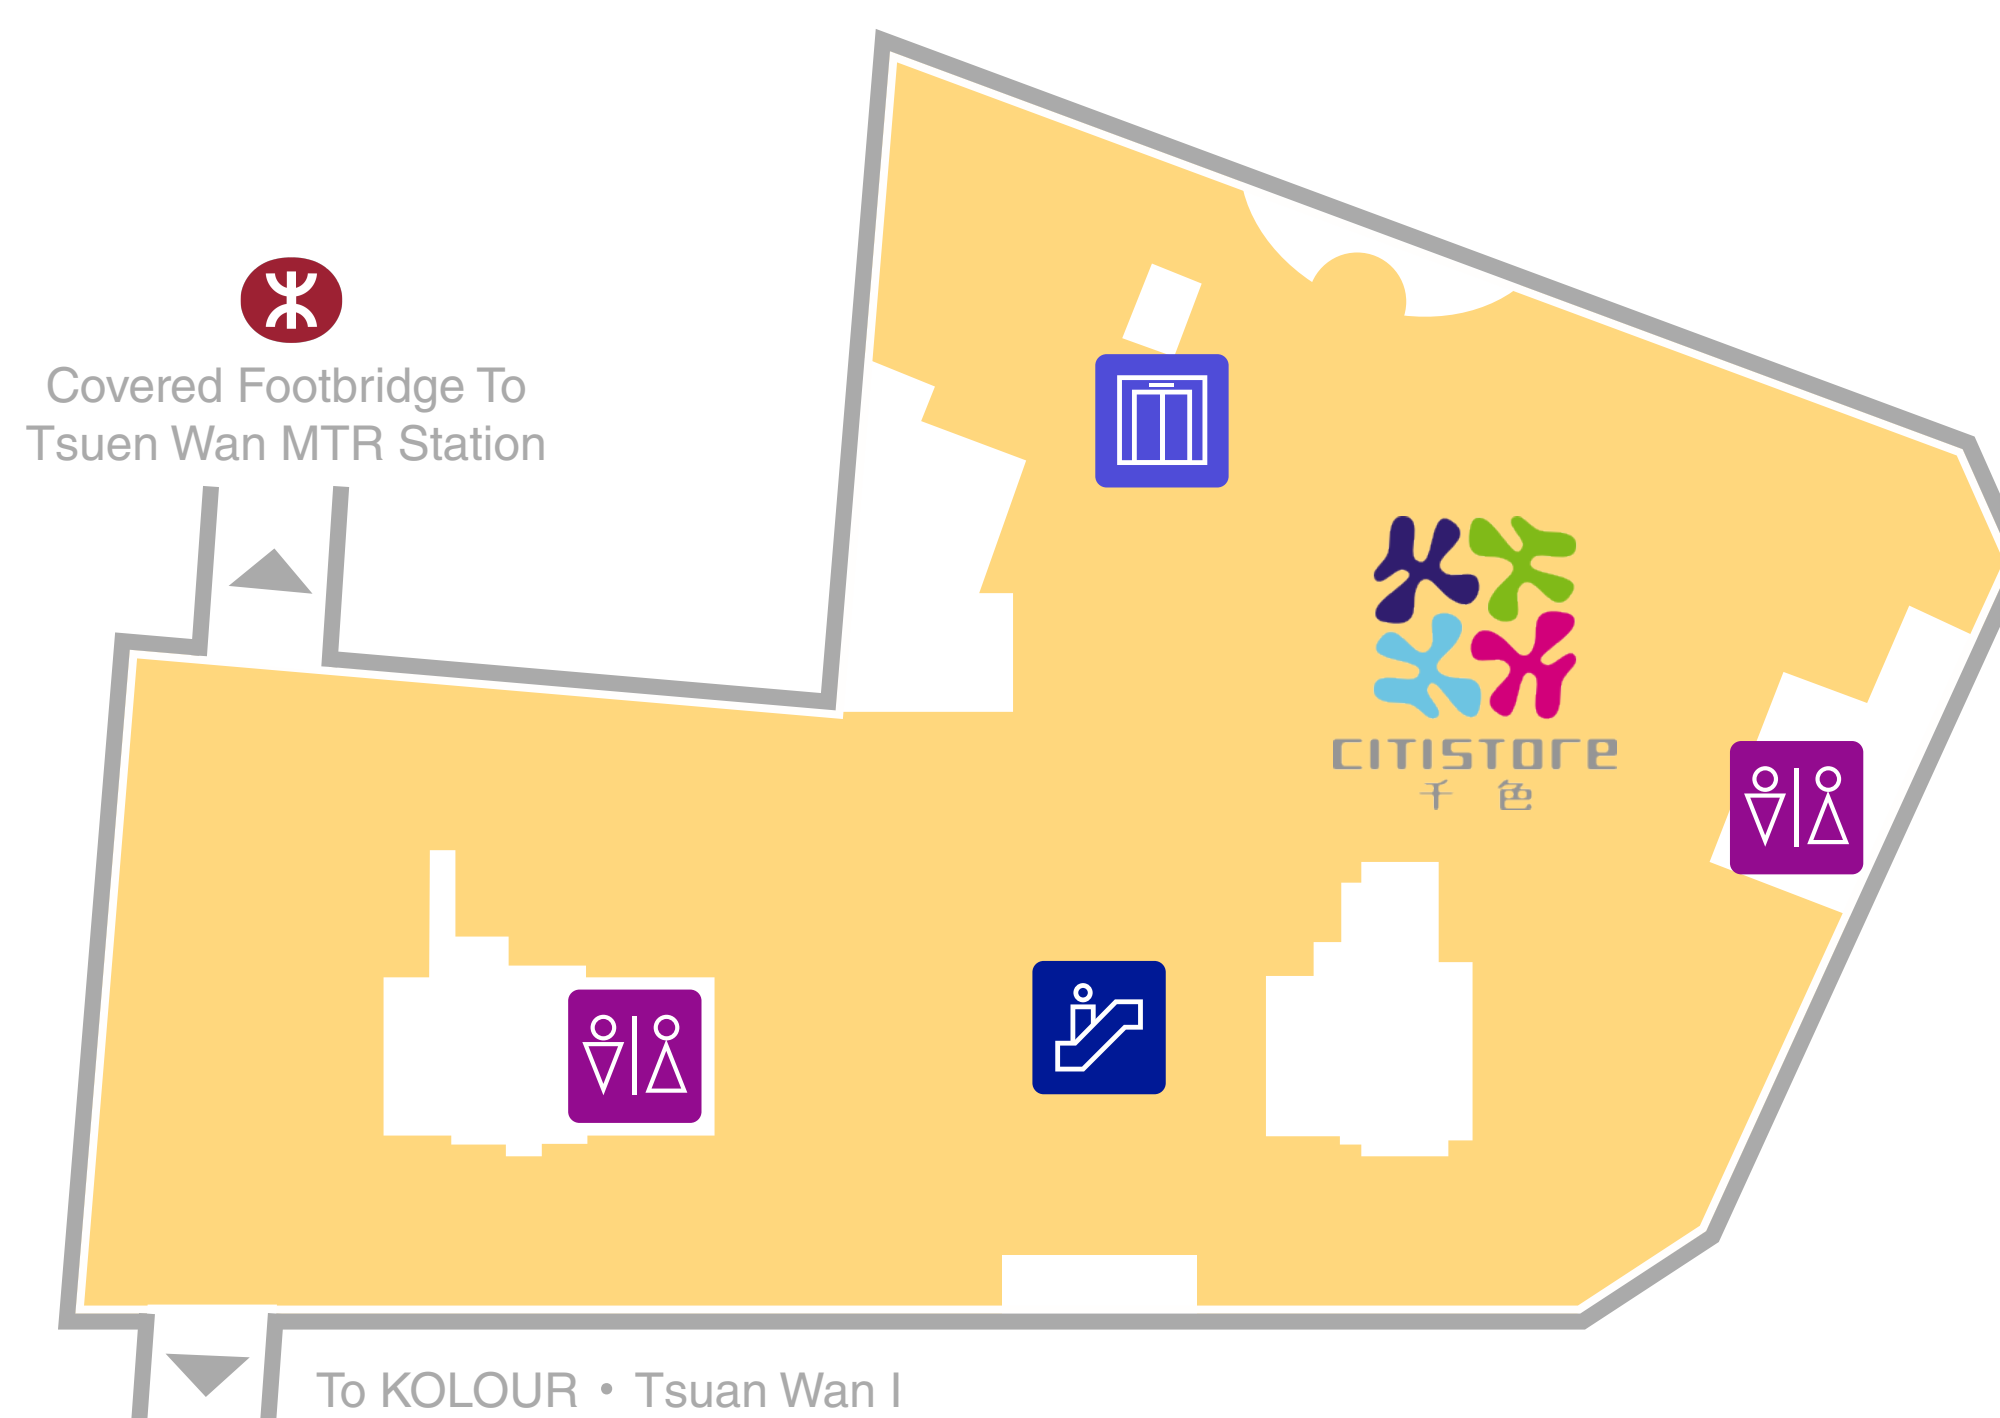

KOLOUR · TSUEN WAN II

3/F

FASHION / SHOES / BAGS

JEWELLERY & WATCH / ACCESSORIES / OPTICAL / BOOKS / LIFE STYLES

BEAUTY / PERSONAL CARE / HEALTH PRODUCTS

BANK / ENTERTAINMENT / OTHERS

ELEVATOR

PARKING

FOOD & BEVERAGE

AUDIO-VISUAL / TELECOM

DEPT STORE / SUPERMARKET / CONVENIENCE STORE

LIFT

TOILET

KOLOUR · TSUEN WAN I
OFFICE TOWER

8/F - 9/F

KOLOUR · TSUEN WAN I
OFFICE TOWER