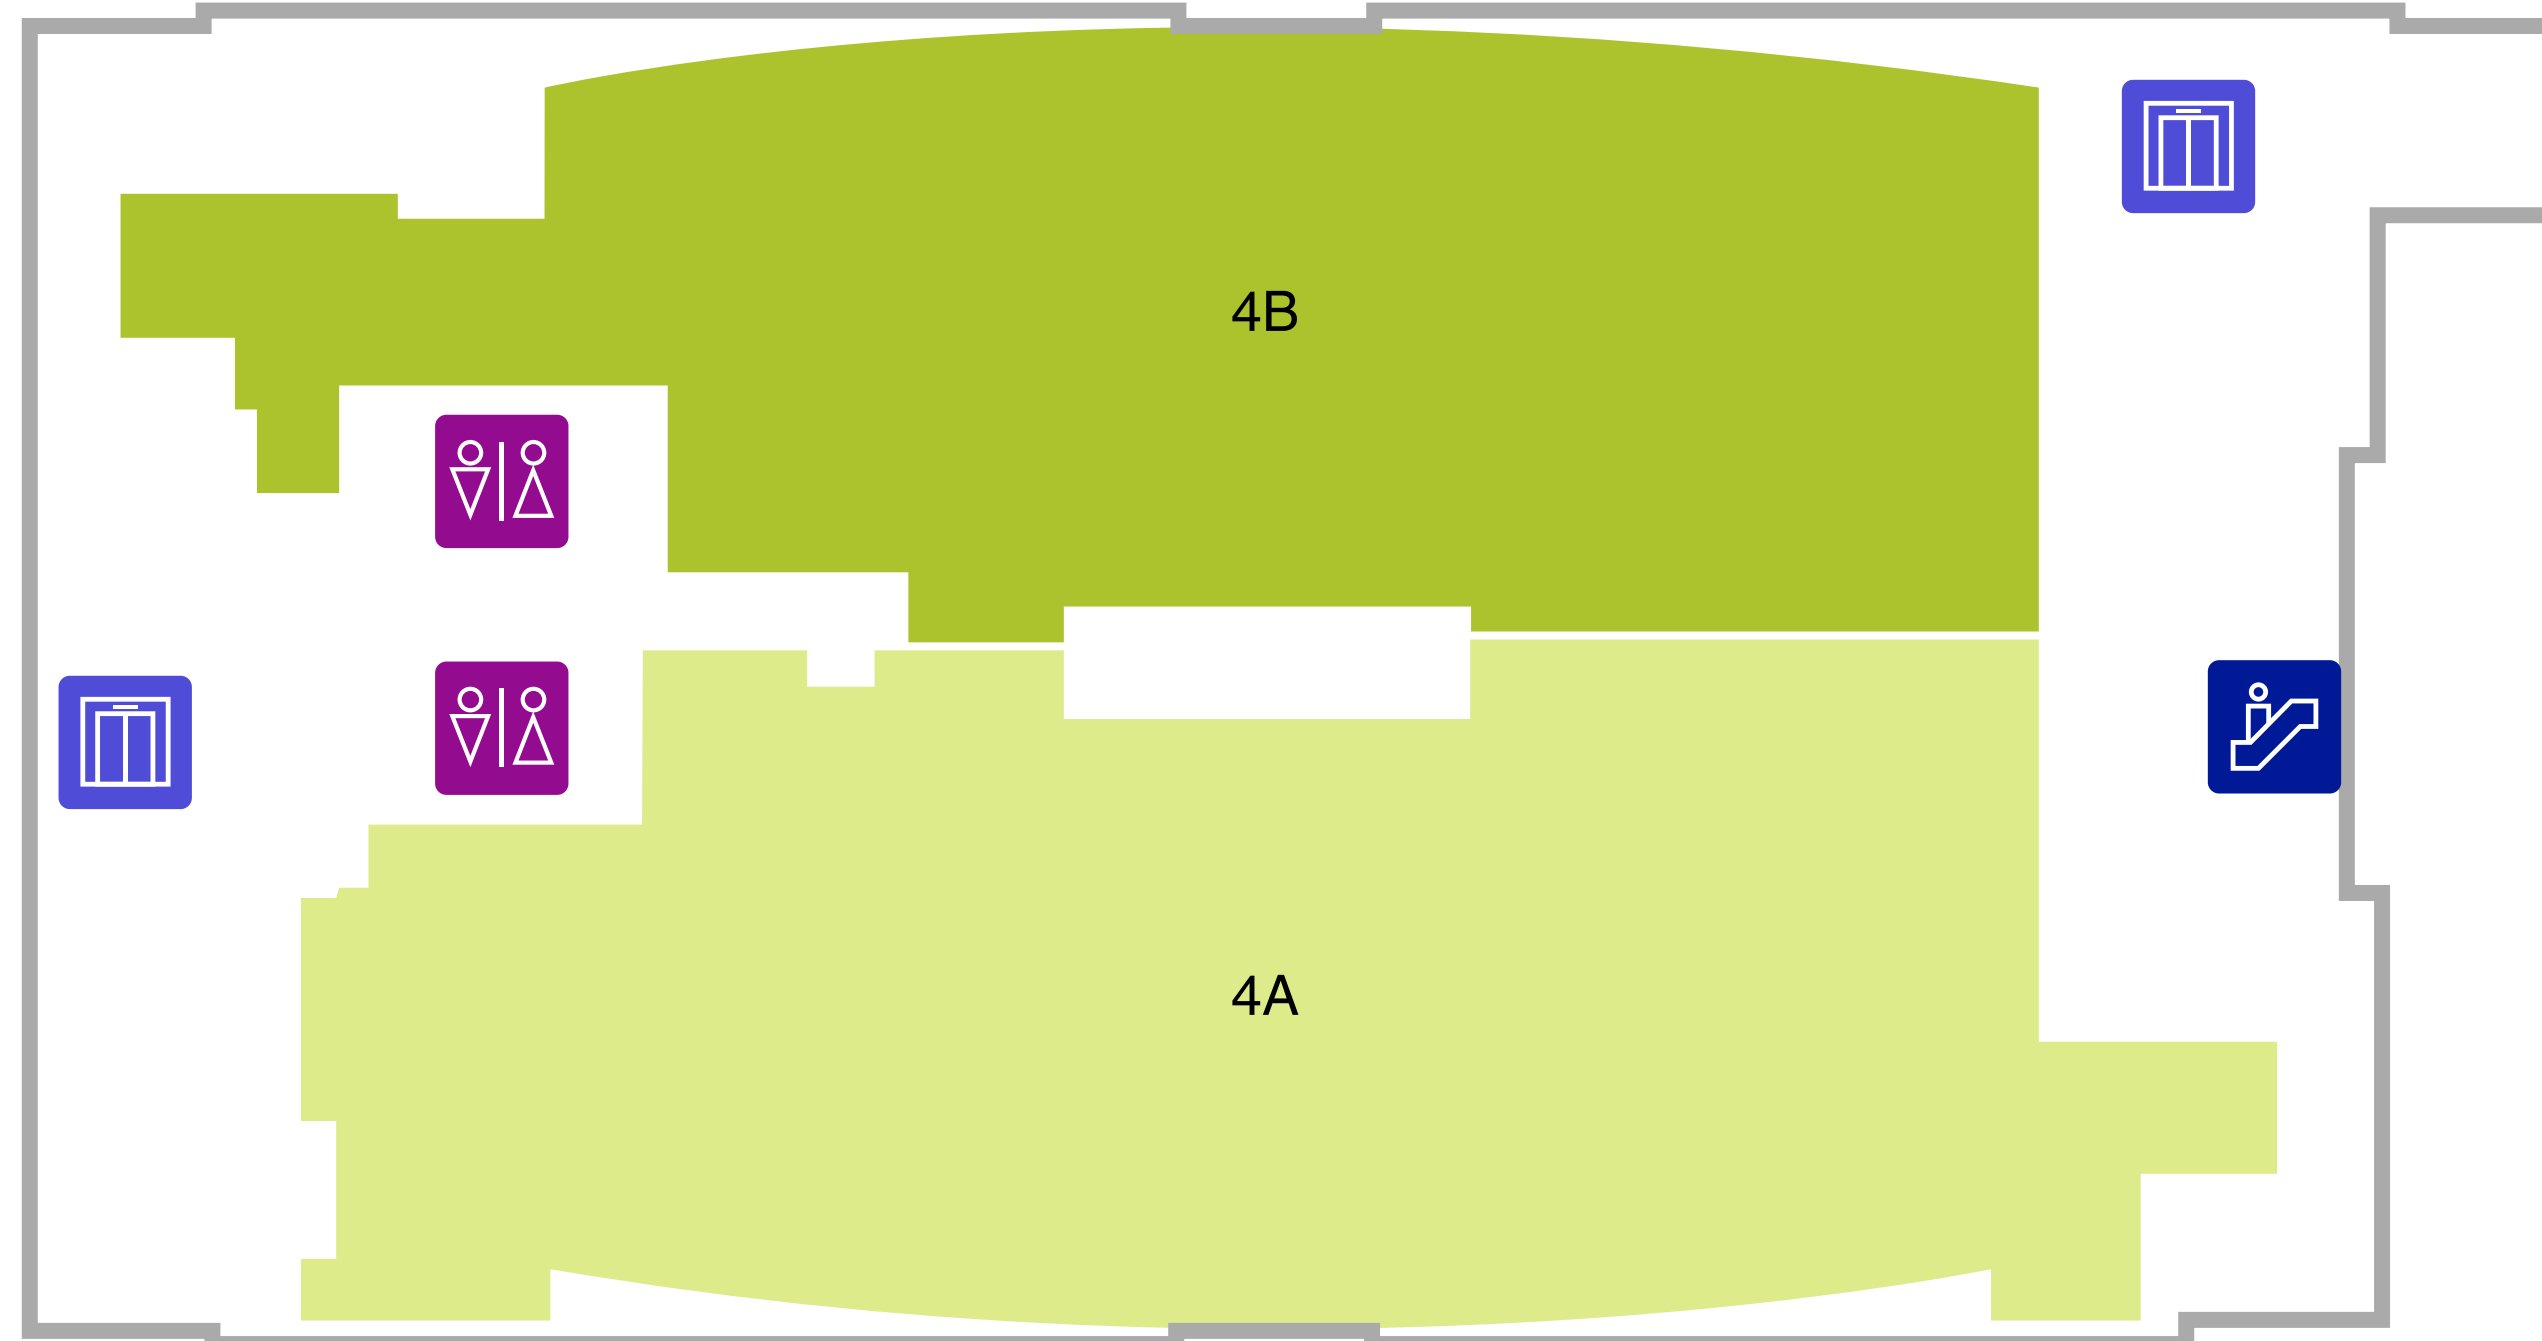

KOLOUR · TSUEN WAN I

4/F