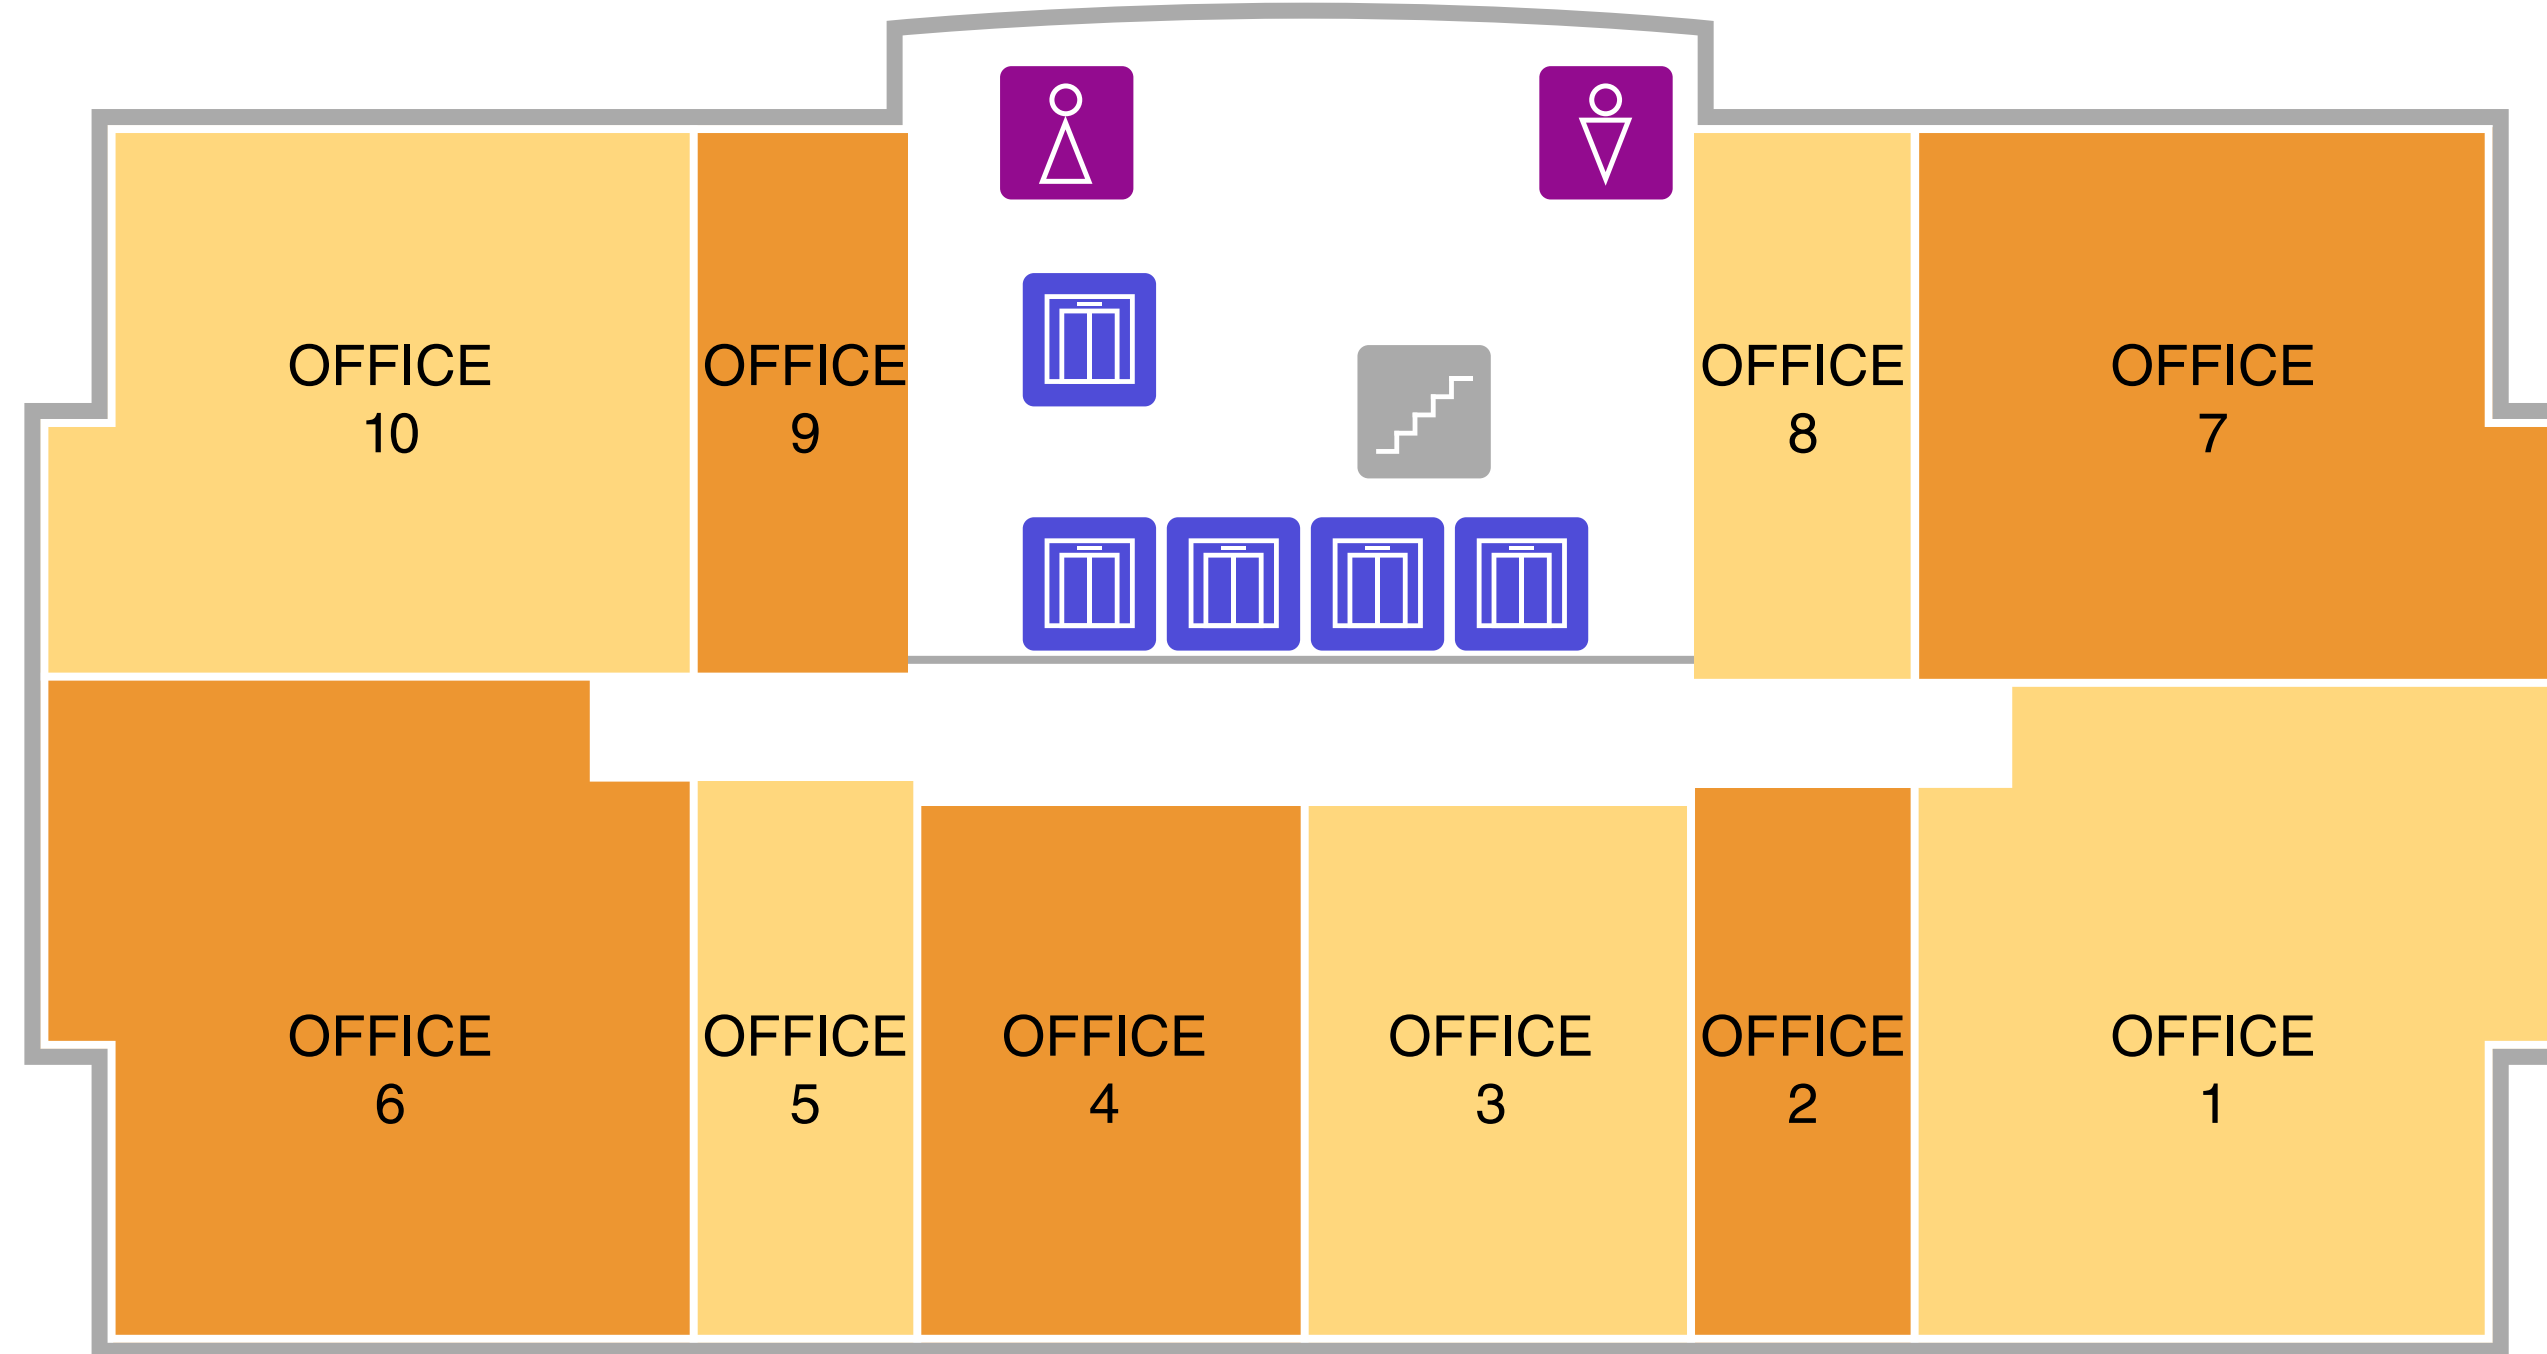

FOOD & BEVERAGE

AUDIO-VISUAL / TELECOM

DEPT STORE / SUPERMARKET / CONVENIENCE STORE

LIFT

TOILET

KOLOUR · TSUEN WAN I
OFFICE TOWER

8/F - 9/F

KOLOUR · TSUEN WAN I
OFFICE TOWER