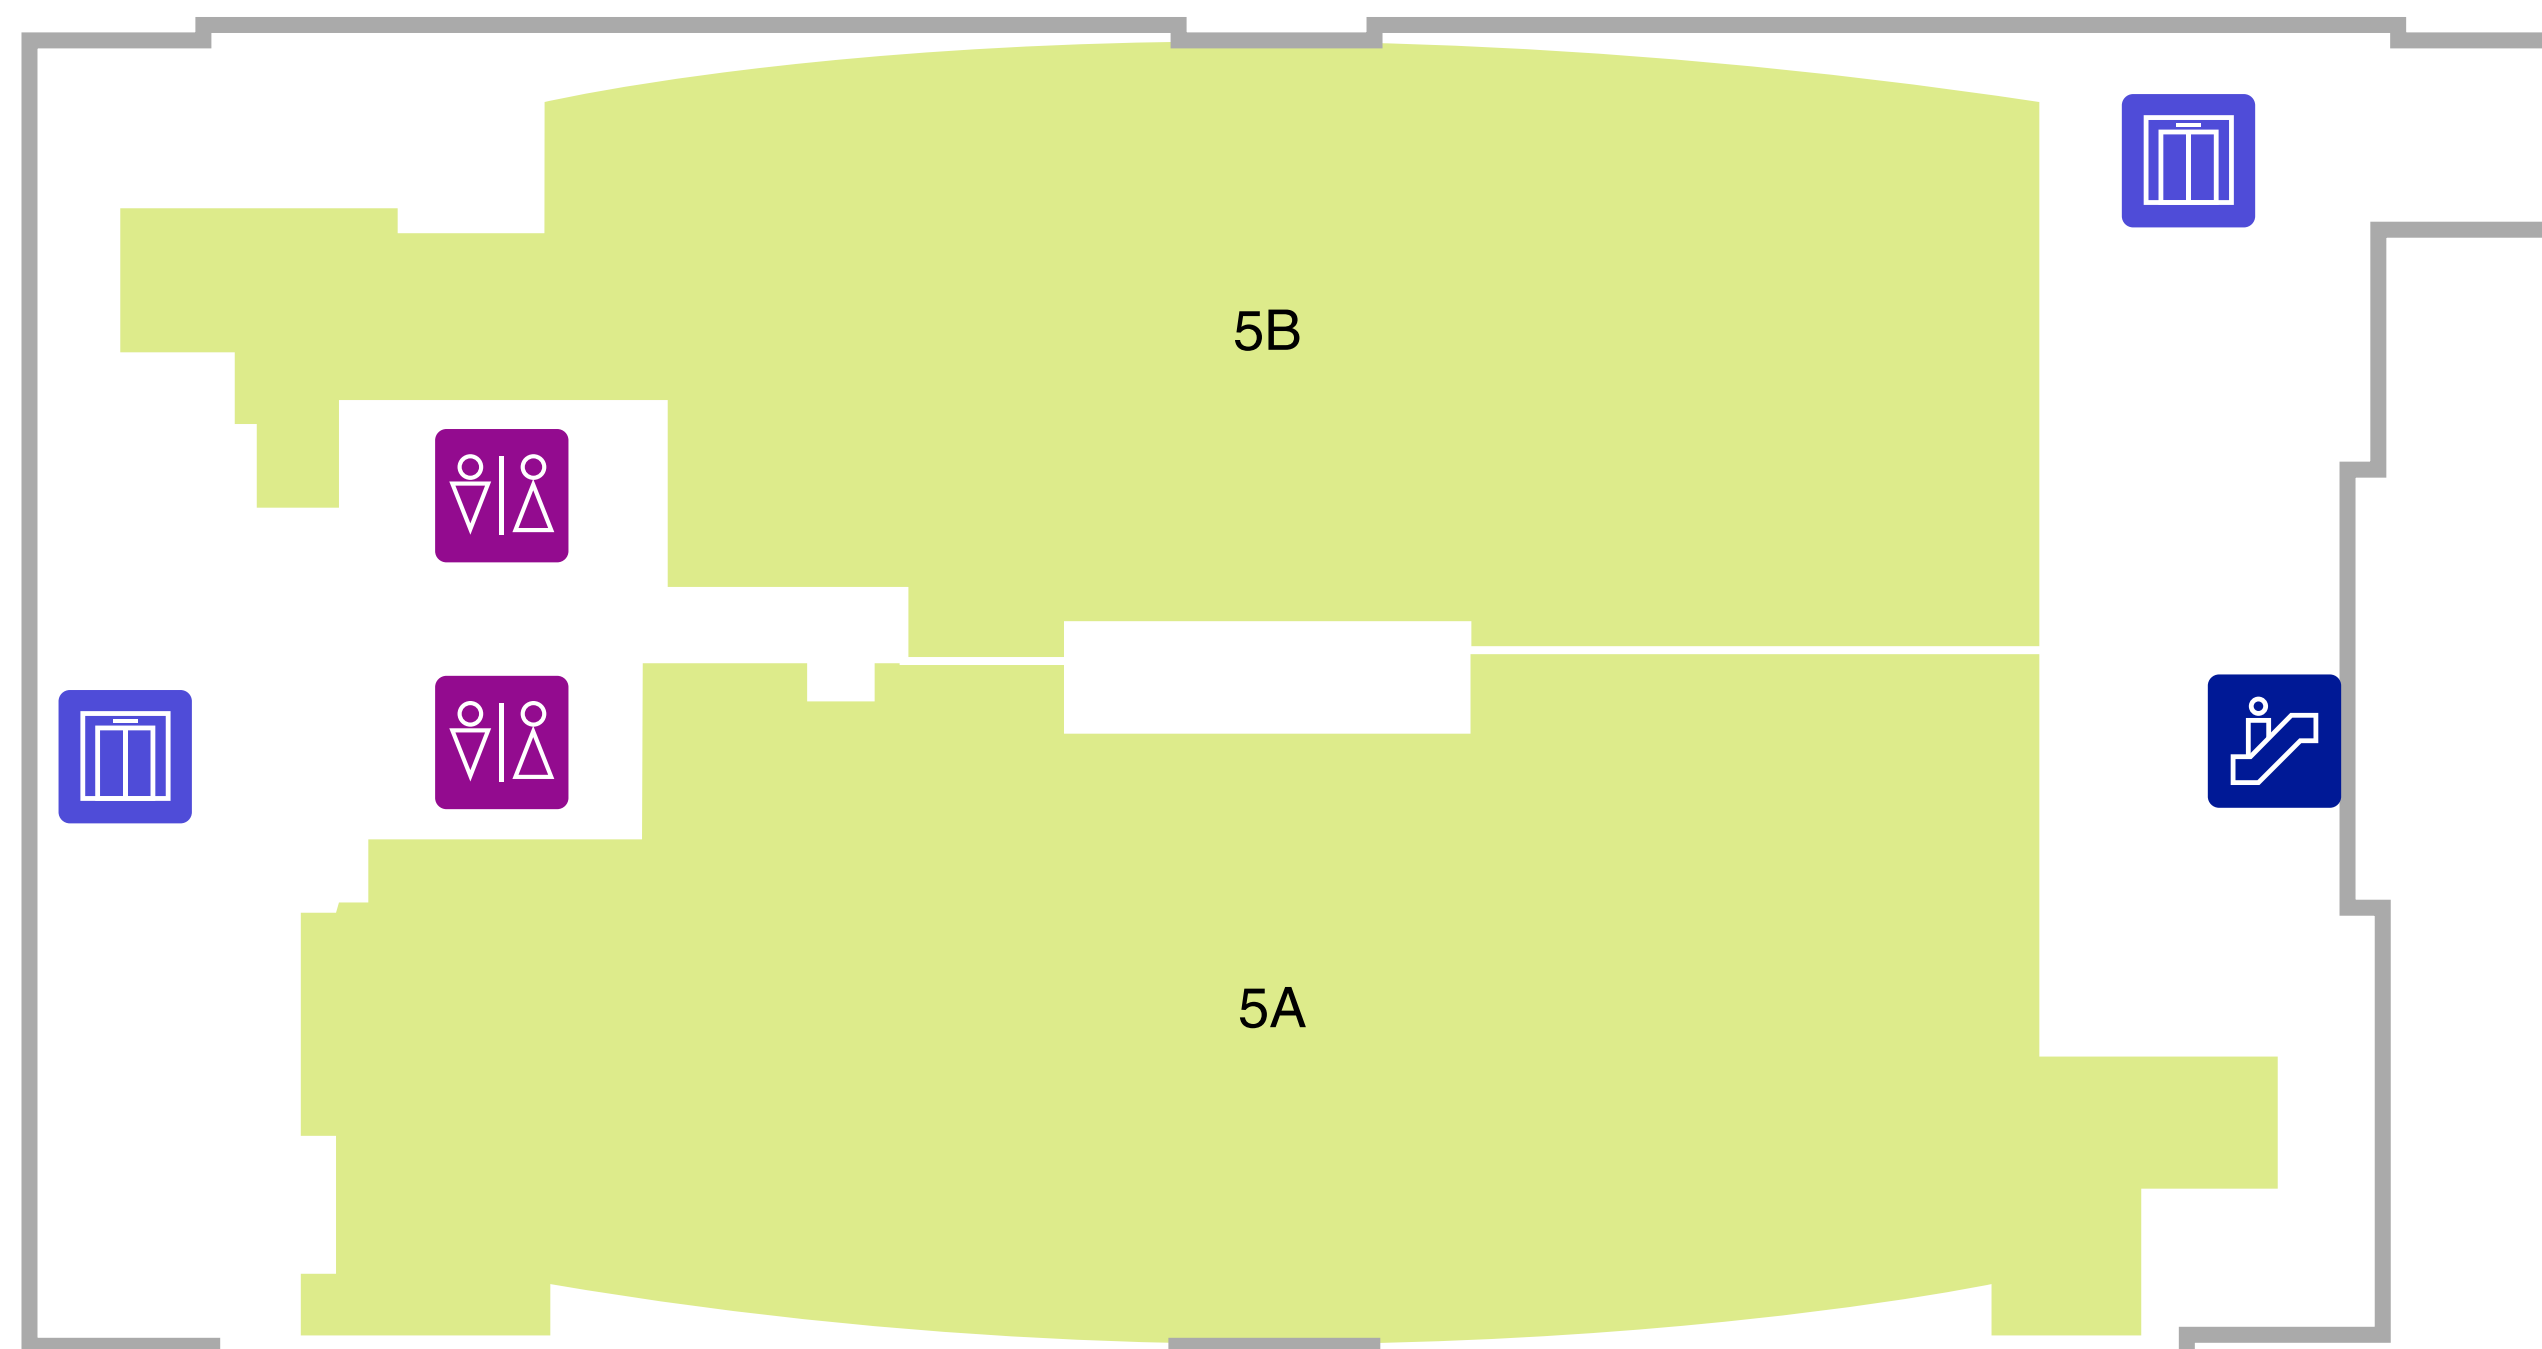

KOLOUR · TSUEN WAN I

5/F