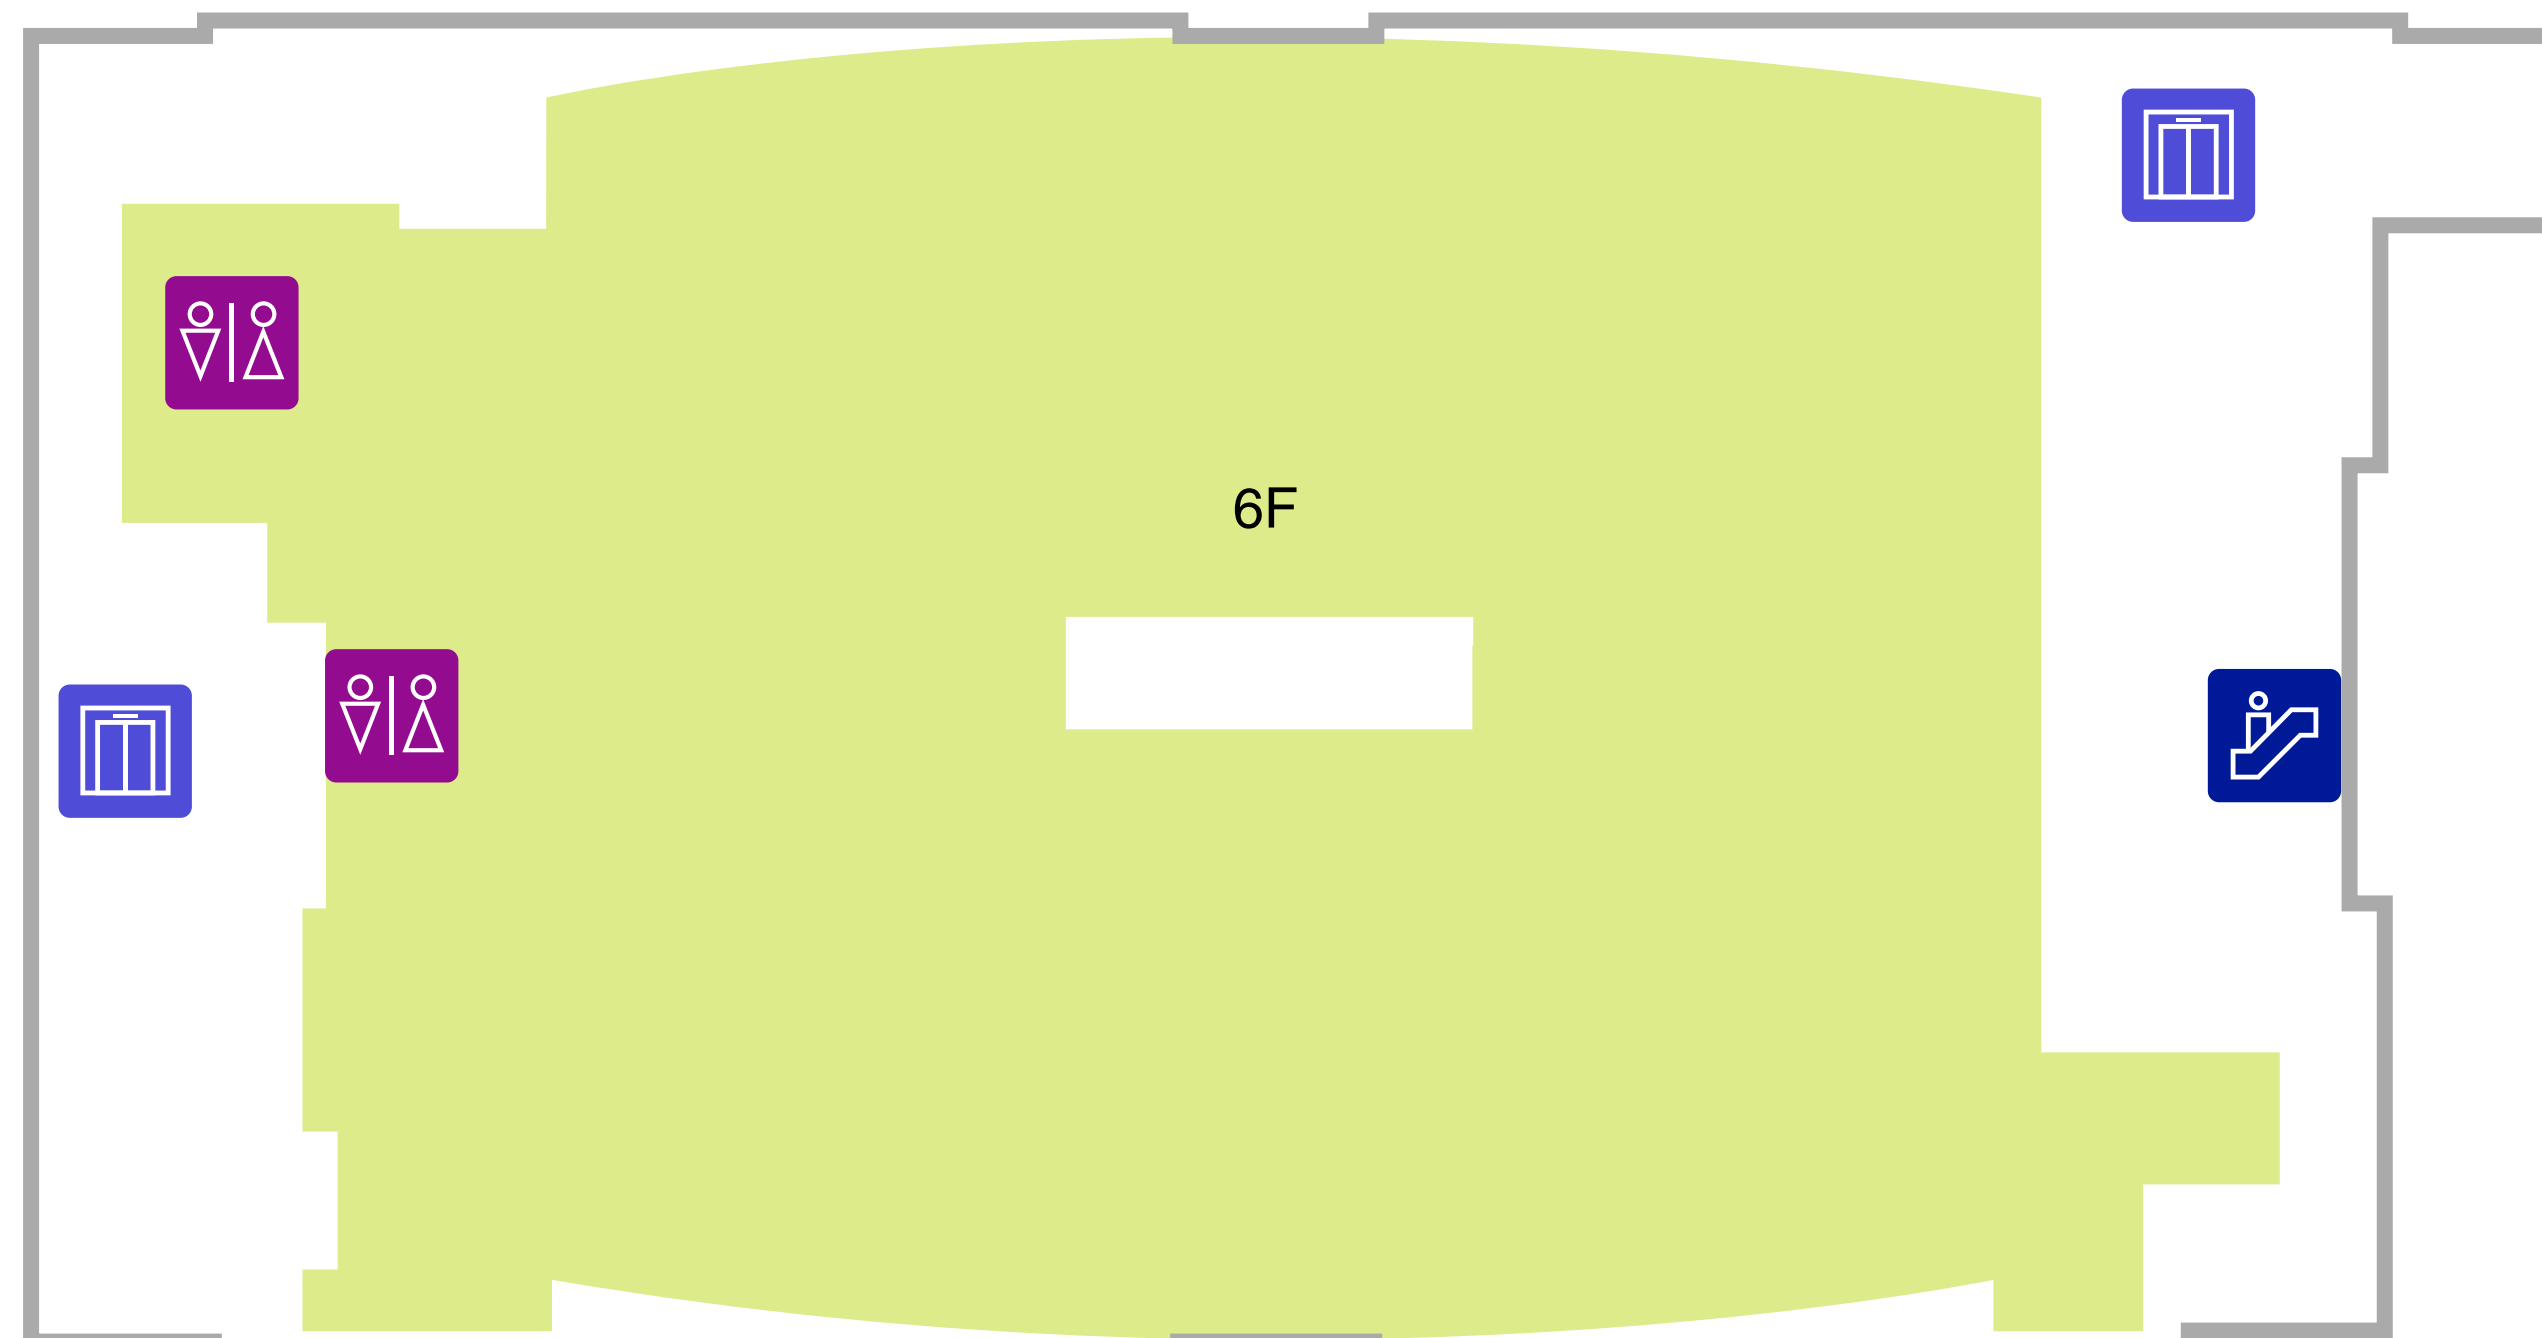

KOLOUR · TSUEN WAN I

6/F

FASHION / SHOES / BAGS

JEWELLERY & WATCH / ACCESSORIES / OPTICAL / BOOKS / LIFE STYLES

BEAUTY / PERSONAL CARE / HEALTH PRODUCTS

BANK / ENTERTAINMENT / OTHERS

ELEVATOR

FOOD & BEVERAGE

AUDIO-VISUAL / TELECOM

DEPT STORE / SUPERMARKET / CONVENIENCE STORE

LIFT

TOILET