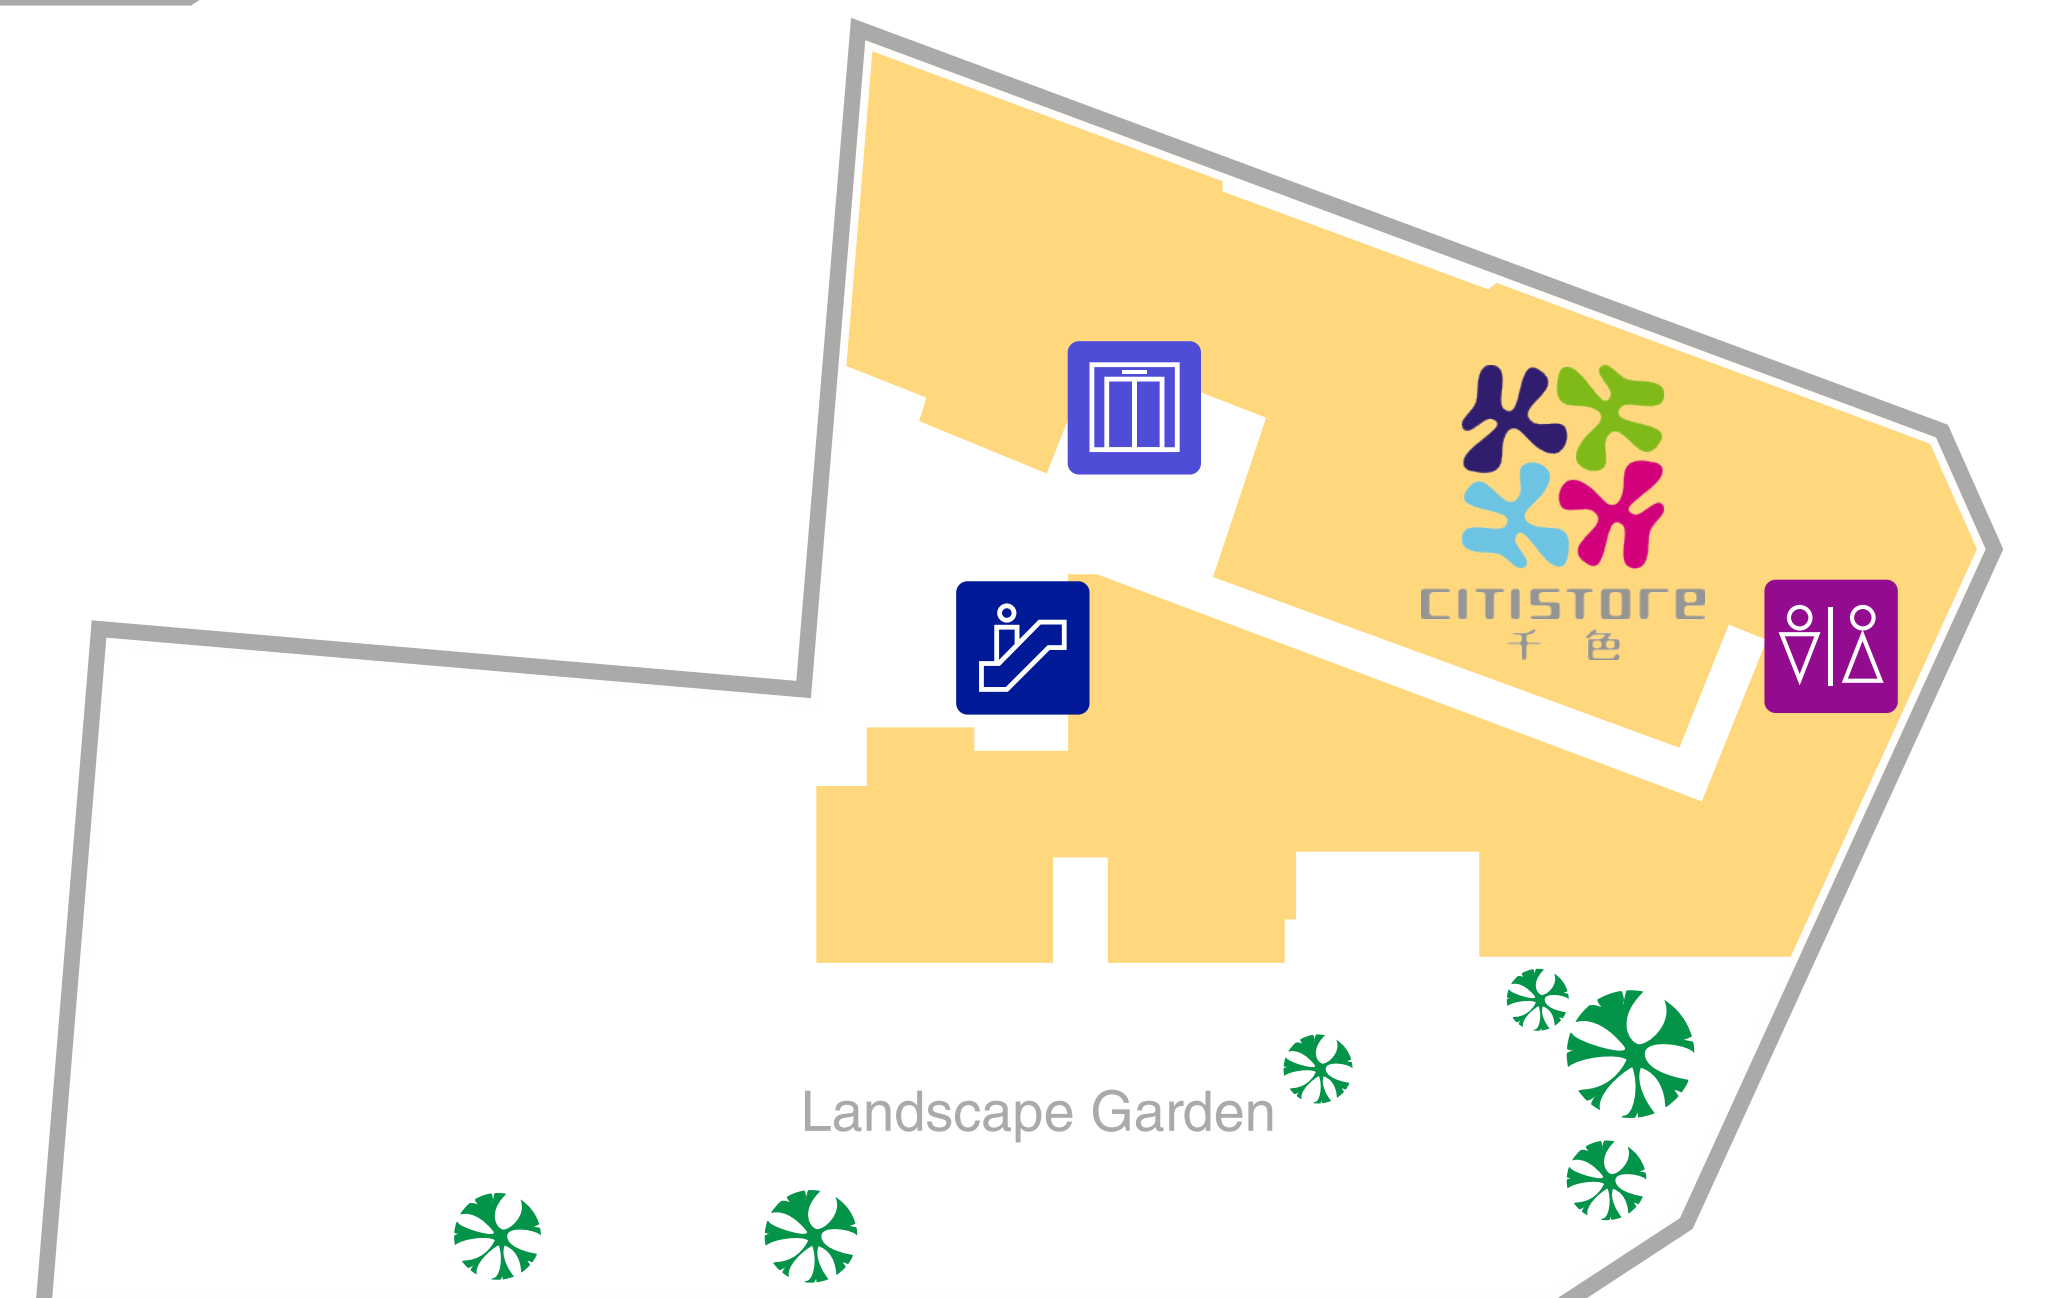

KOLOUR · TSUEN WAN II

3/F

FASHION / SHOES / BAGS

JEWELLERY & WATCH / ACCESSORIES / OPTICAL / BOOKS / LIFE STYLES

BEAUTY / PERSONAL CARE / HEALTH PRODUCTS

BANK / ENTERTAINMENT / OTHERS

ELEVATOR

PARKING

FOOD & BEVERAGE

AUDIO-VISUAL / TELECOM

DEPT STORE / SUPERMARKET / CONVENIENCE STORE

LIFT

TOILET

KOLOUR · TSUEN WAN I
OFFICE TOWER

8/F - 9/F

KOLOUR · TSUEN WAN I
OFFICE TOWER