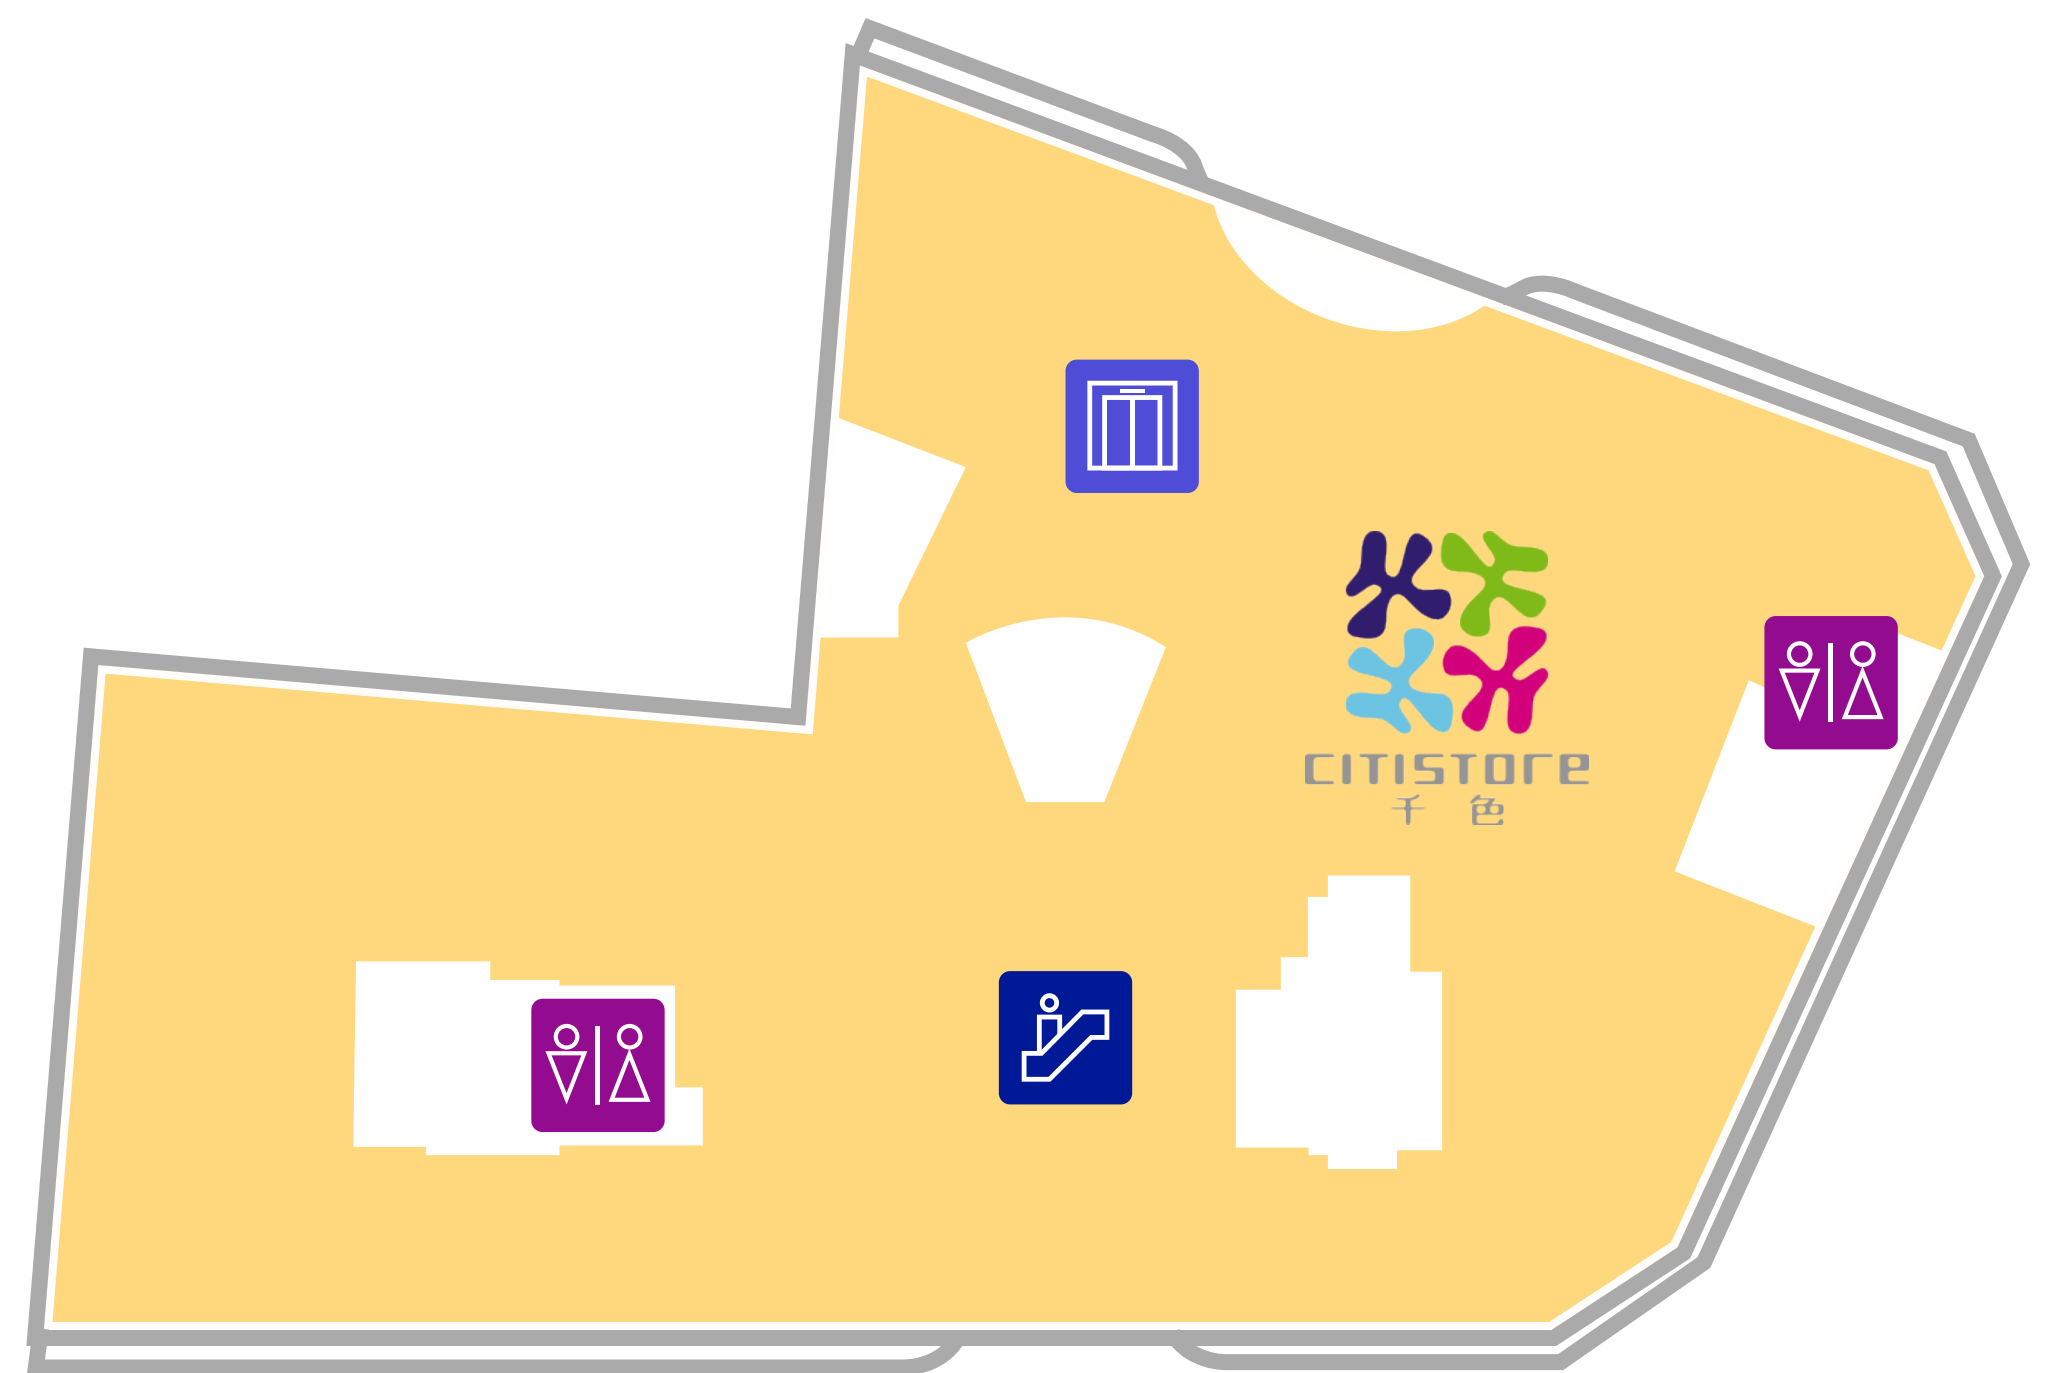

KOLOUR

荃灣千色匯

KOLOUR · TSUEN WAN II

G/F

KOLOUR · TSUEN WAN II

1/F

KOLOUR · TSUEN WAN II

2/F

KOLOUR · TSUEN WAN II

3/F

FASHION / SHOES / BAGS

JEWELLERY & WATCH / ACCESSORIES / OPTICAL / BOOKS / LIFE STYLES

BEAUTY / PERSONAL CARE / HEALTH PRODUCTS

BANK / ENTERTAINMENT / OTHERS

ELEVATOR

PARKING

FOOD & BEVERAGE

AUDIO-VISUAL / TELECOM

DEPT STORE / SUPERMARKET / CONVENIENCE STORE

LIFT

TOILET