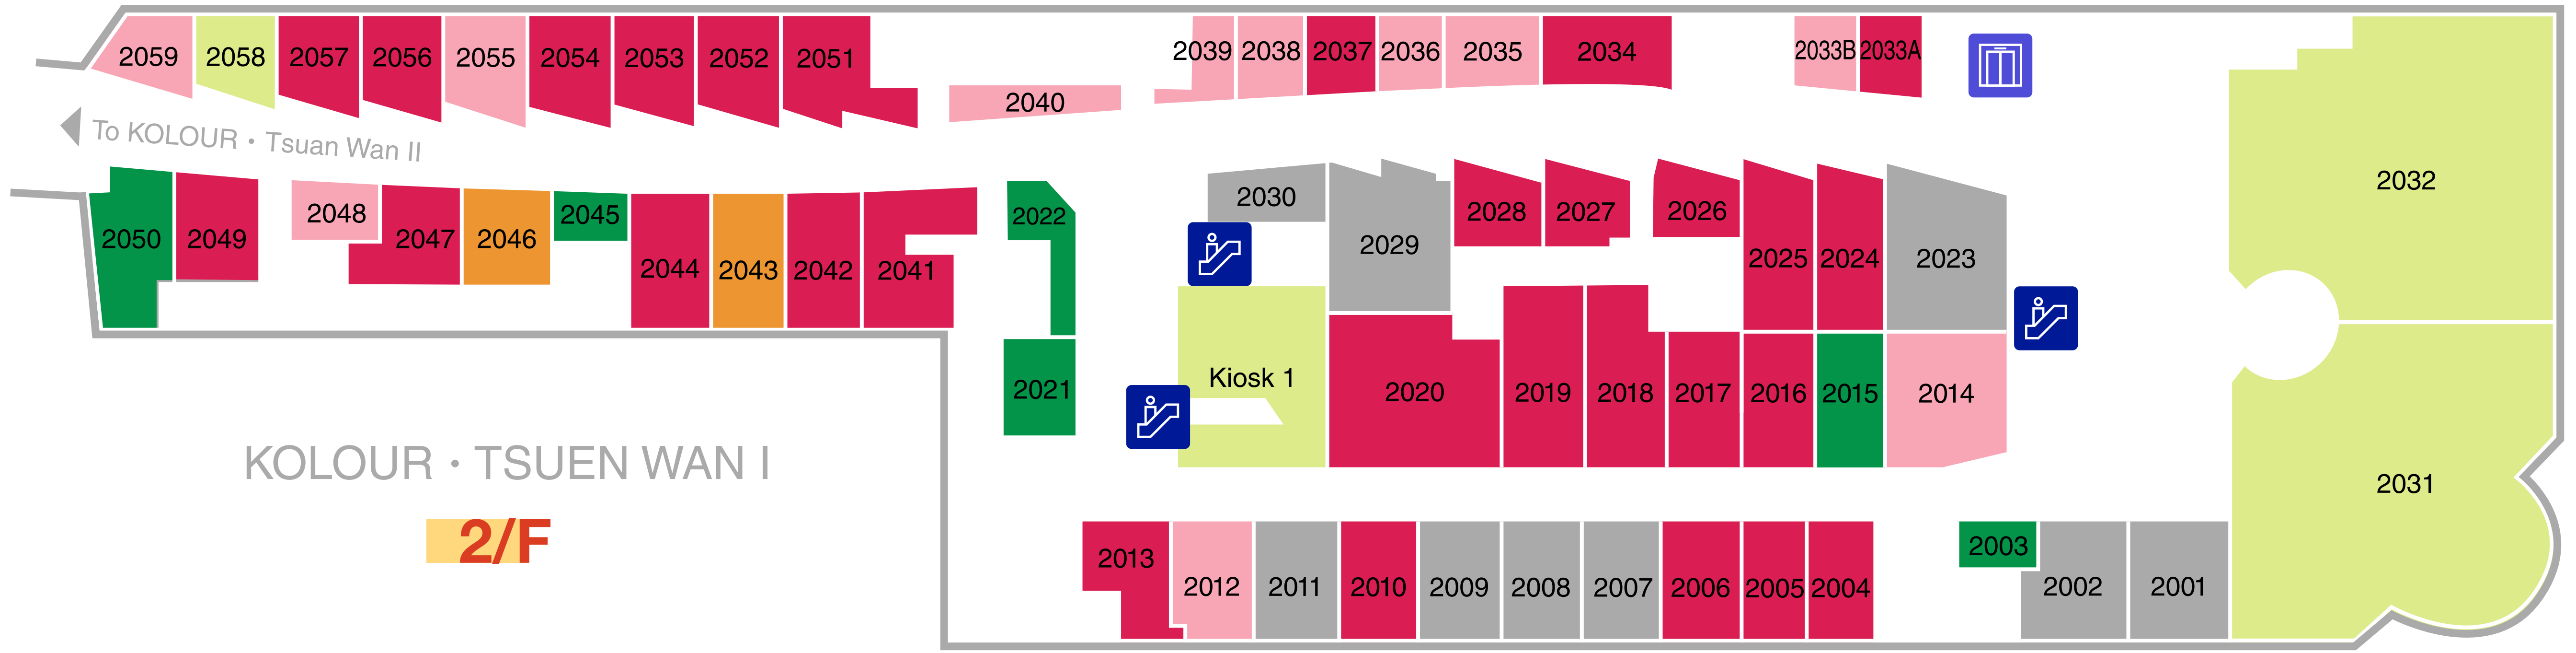

FASHION / SHOES / BAGS	JEWELLERY & WATCH / ACCESSORIES / OPTICAL / BOOKS / LIFE STYLES	BEAUTY / PERSONAL CARE / HEALTH PRODUCTS	BANK / ENTERTAINMENT / OTHERS	ELEVATOR	MOBILE PHONE CHARGER STATION
FOOD & BEVERAGE	AUDIO-VISUAL / TELECOM	DEPT STORE / SUPERMARKET / CONVENIENCE STORE		LIFT	
				TOILET