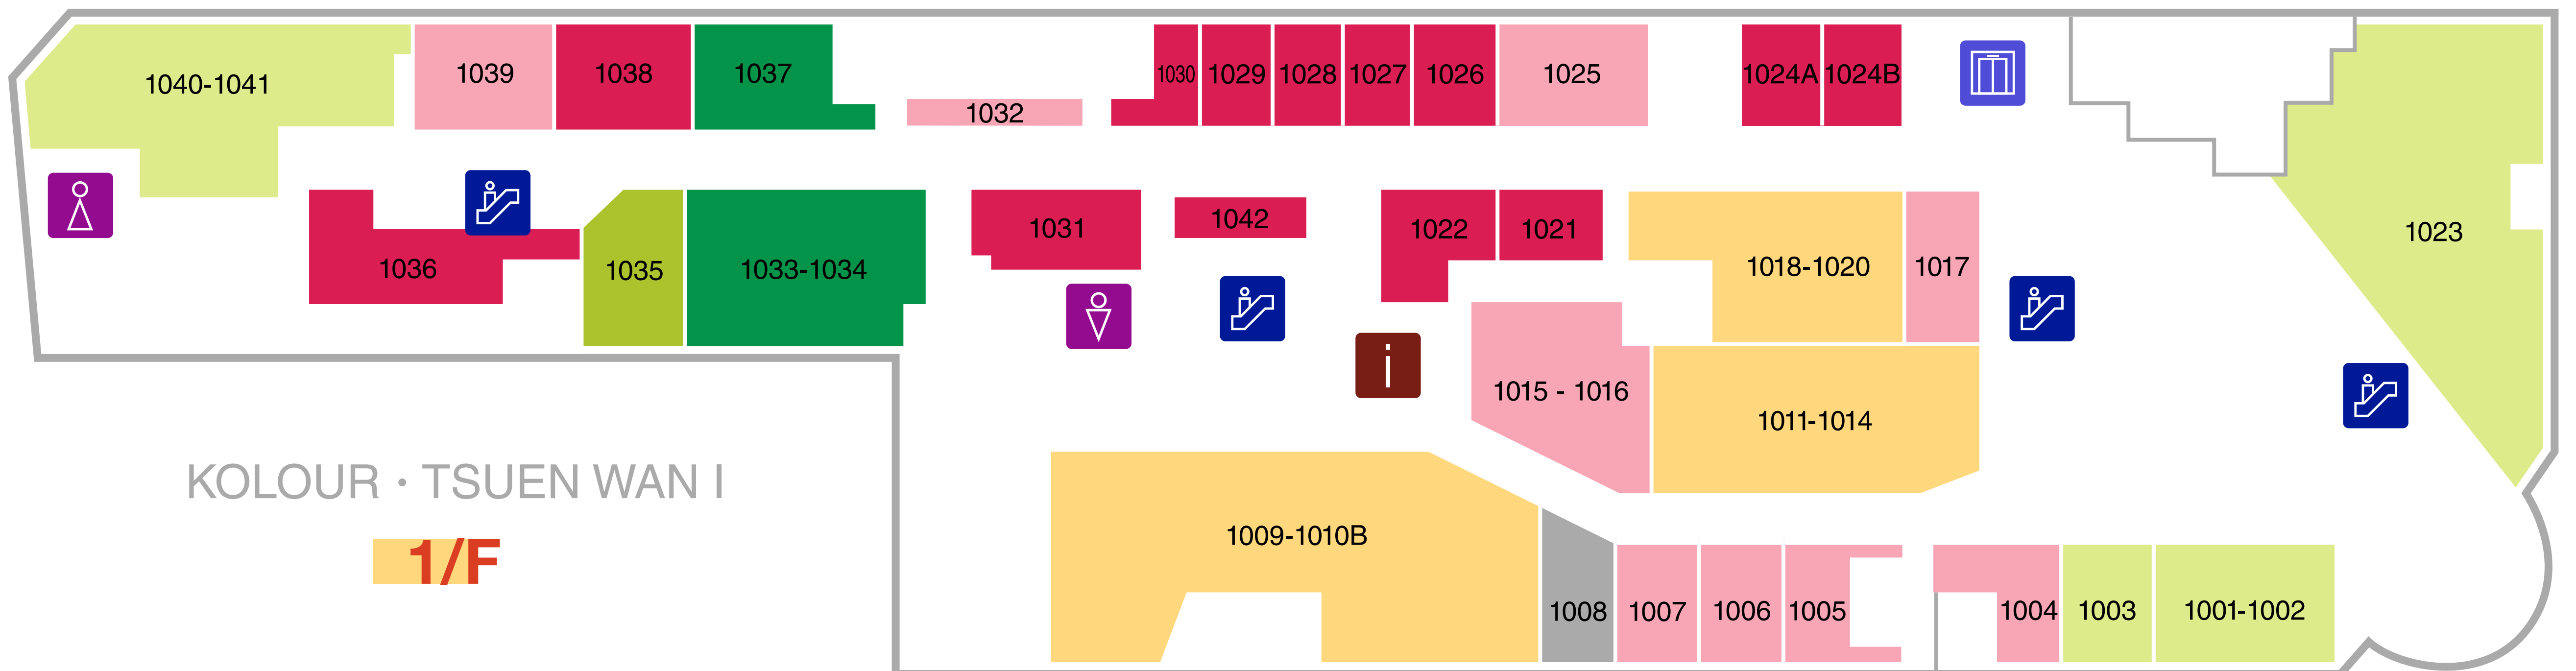

KOLOUR

荃灣千色匯

- | | | | | | |
|------------------------|---|--|-------------------------------|----------|--------------|
| FASHION / SHOES / BAGS | JEWELLERY & WATCH / ACCESSORIES / OPTICAL / BOOKS / LIFE STYLES | BEAUTY / PERSONAL CARE / HEALTH PRODUCTS | BANK / ENTERTAINMENT / OTHERS | ELEVATOR | CONCIERGE |
| FOOD & BEVERAGE | AUDIO-VISUAL / TELECOM | DEPT STORE / SUPERMARKET / CONVENIENCE STORE | | LIFT | PARKING |
| | | | | TOILET | FEEDING ROOM |

KOLOUR · TSUEN WAN I
3/F

- | | | | | | |
|---|---|--|---|--|--|
|  FASHION / SHOES / BAGS |  JEWELLERY & WATCH / ACCESSORIES / OPTICAL / BOOKS / LIFE STYLES |  BEAUTY / PERSONAL CARE / HEALTH PRODUCTS |  BANK / ENTERTAINMENT / OTHERS |  ELEVATOR |  MOBILE PHONE CHARGER STATION |
|  FOOD & BEVERAGE |  AUDIO-VISUAL / TELECOM |  DEPT STORE / SUPERMARKET / CONVENIENCE STORE | |  LIFT | |
| | | | |  TOILET | |

FOOD & BEVERAGE

AUDIO-VISUAL / TELECOM

DEPT STORE / SUPERMARKET / CONVENIENCE STORE

LIFT

TOILET

KOLOUR · TSUEN WAN I
OFFICE TOWER

8/F - 9/F

KOLOUR · TSUEN WAN I
OFFICE TOWER

10/F - 23/F

KOLOUR · TSUEN WAN I
OFFICE TOWER

24/F

LIFT

TOILET

STAIRS