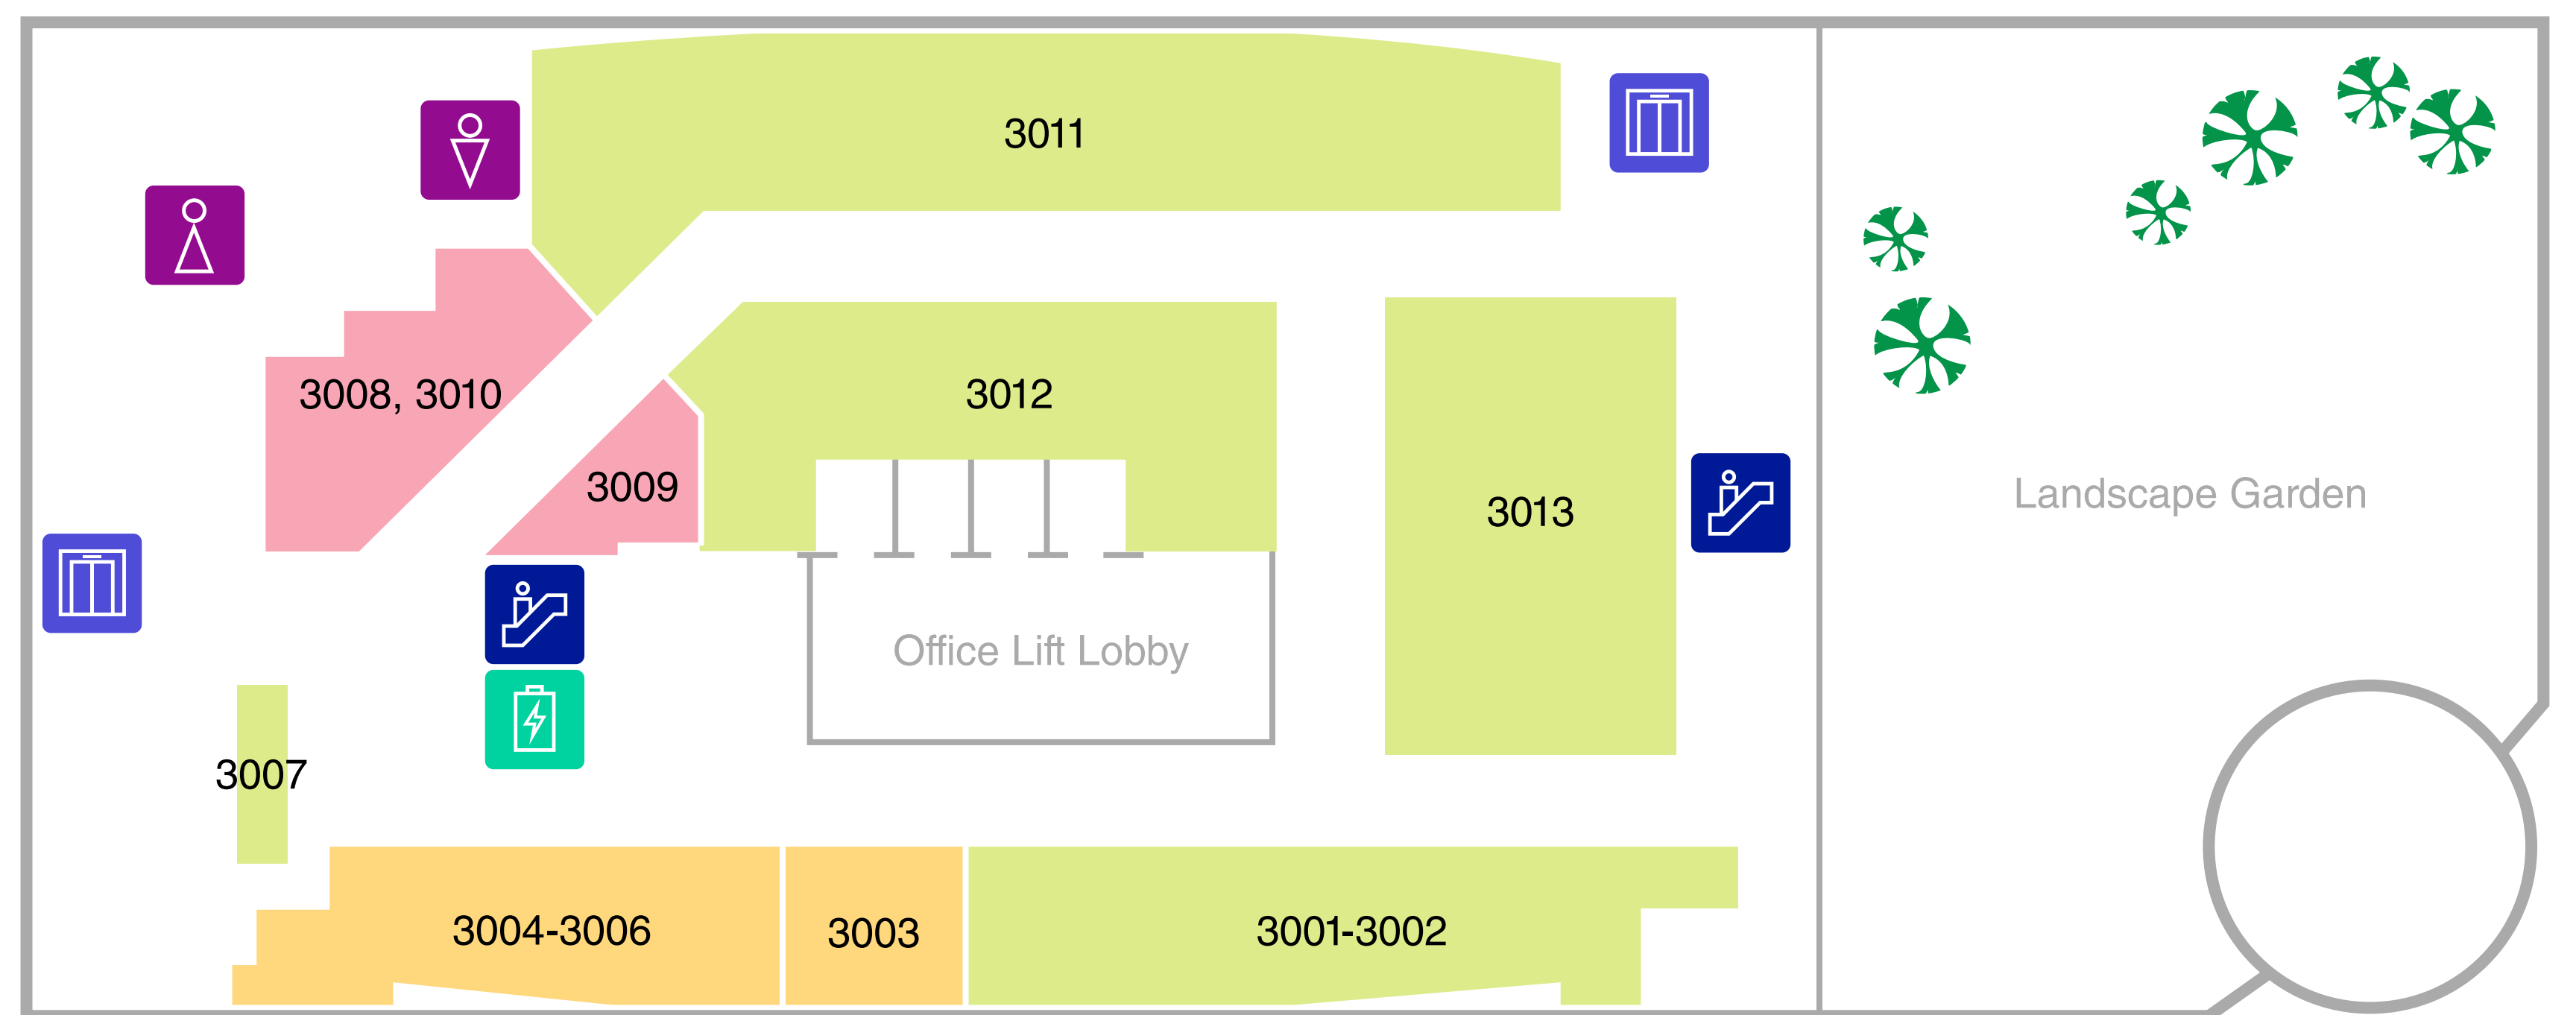

KOLOUR · TSUEN WAN I
3/F

- | | | | | | |
|---|---|--|---|--|--|
|  FASHION / SHOES / BAGS |  JEWELLERY & WATCH / ACCESSORIES / OPTICAL / BOOKS / LIFE STYLES |  BEAUTY / PERSONAL CARE / HEALTH PRODUCTS |  BANK / ENTERTAINMENT / OTHERS |  ELEVATOR |  MOBILE PHONE CHARGER STATION |
|  FOOD & BEVERAGE |  AUDIO-VISUAL / TELECOM |  DEPT STORE / SUPERMARKET / CONVENIENCE STORE | |  LIFT | |
| | | | |  TOILET | |

KOLOUR · TSUEN WAN II

3/F

FASHION / SHOES / BAGS

JEWELLERY & WATCH / ACCESSORIES / OPTICAL / BOOKS / LIFE STYLES

BEAUTY / PERSONAL CARE / HEALTH PRODUCTS

BANK / ENTERTAINMENT / OTHERS

ELEVATOR

PARKING

FOOD & BEVERAGE

AUDIO-VISUAL / TELECOM

DEPT STORE / SUPERMARKET / CONVENIENCE STORE

LIFT

TOILET

KOLOUR · TSUEN WAN I
OFFICE TOWER

8/F - 9/F

KOLOUR · TSUEN WAN I
OFFICE TOWER

10/F - 23/F

KOLOUR · TSUEN WAN I
OFFICE TOWER

24/F

LIFT

TOILET

STAIRS