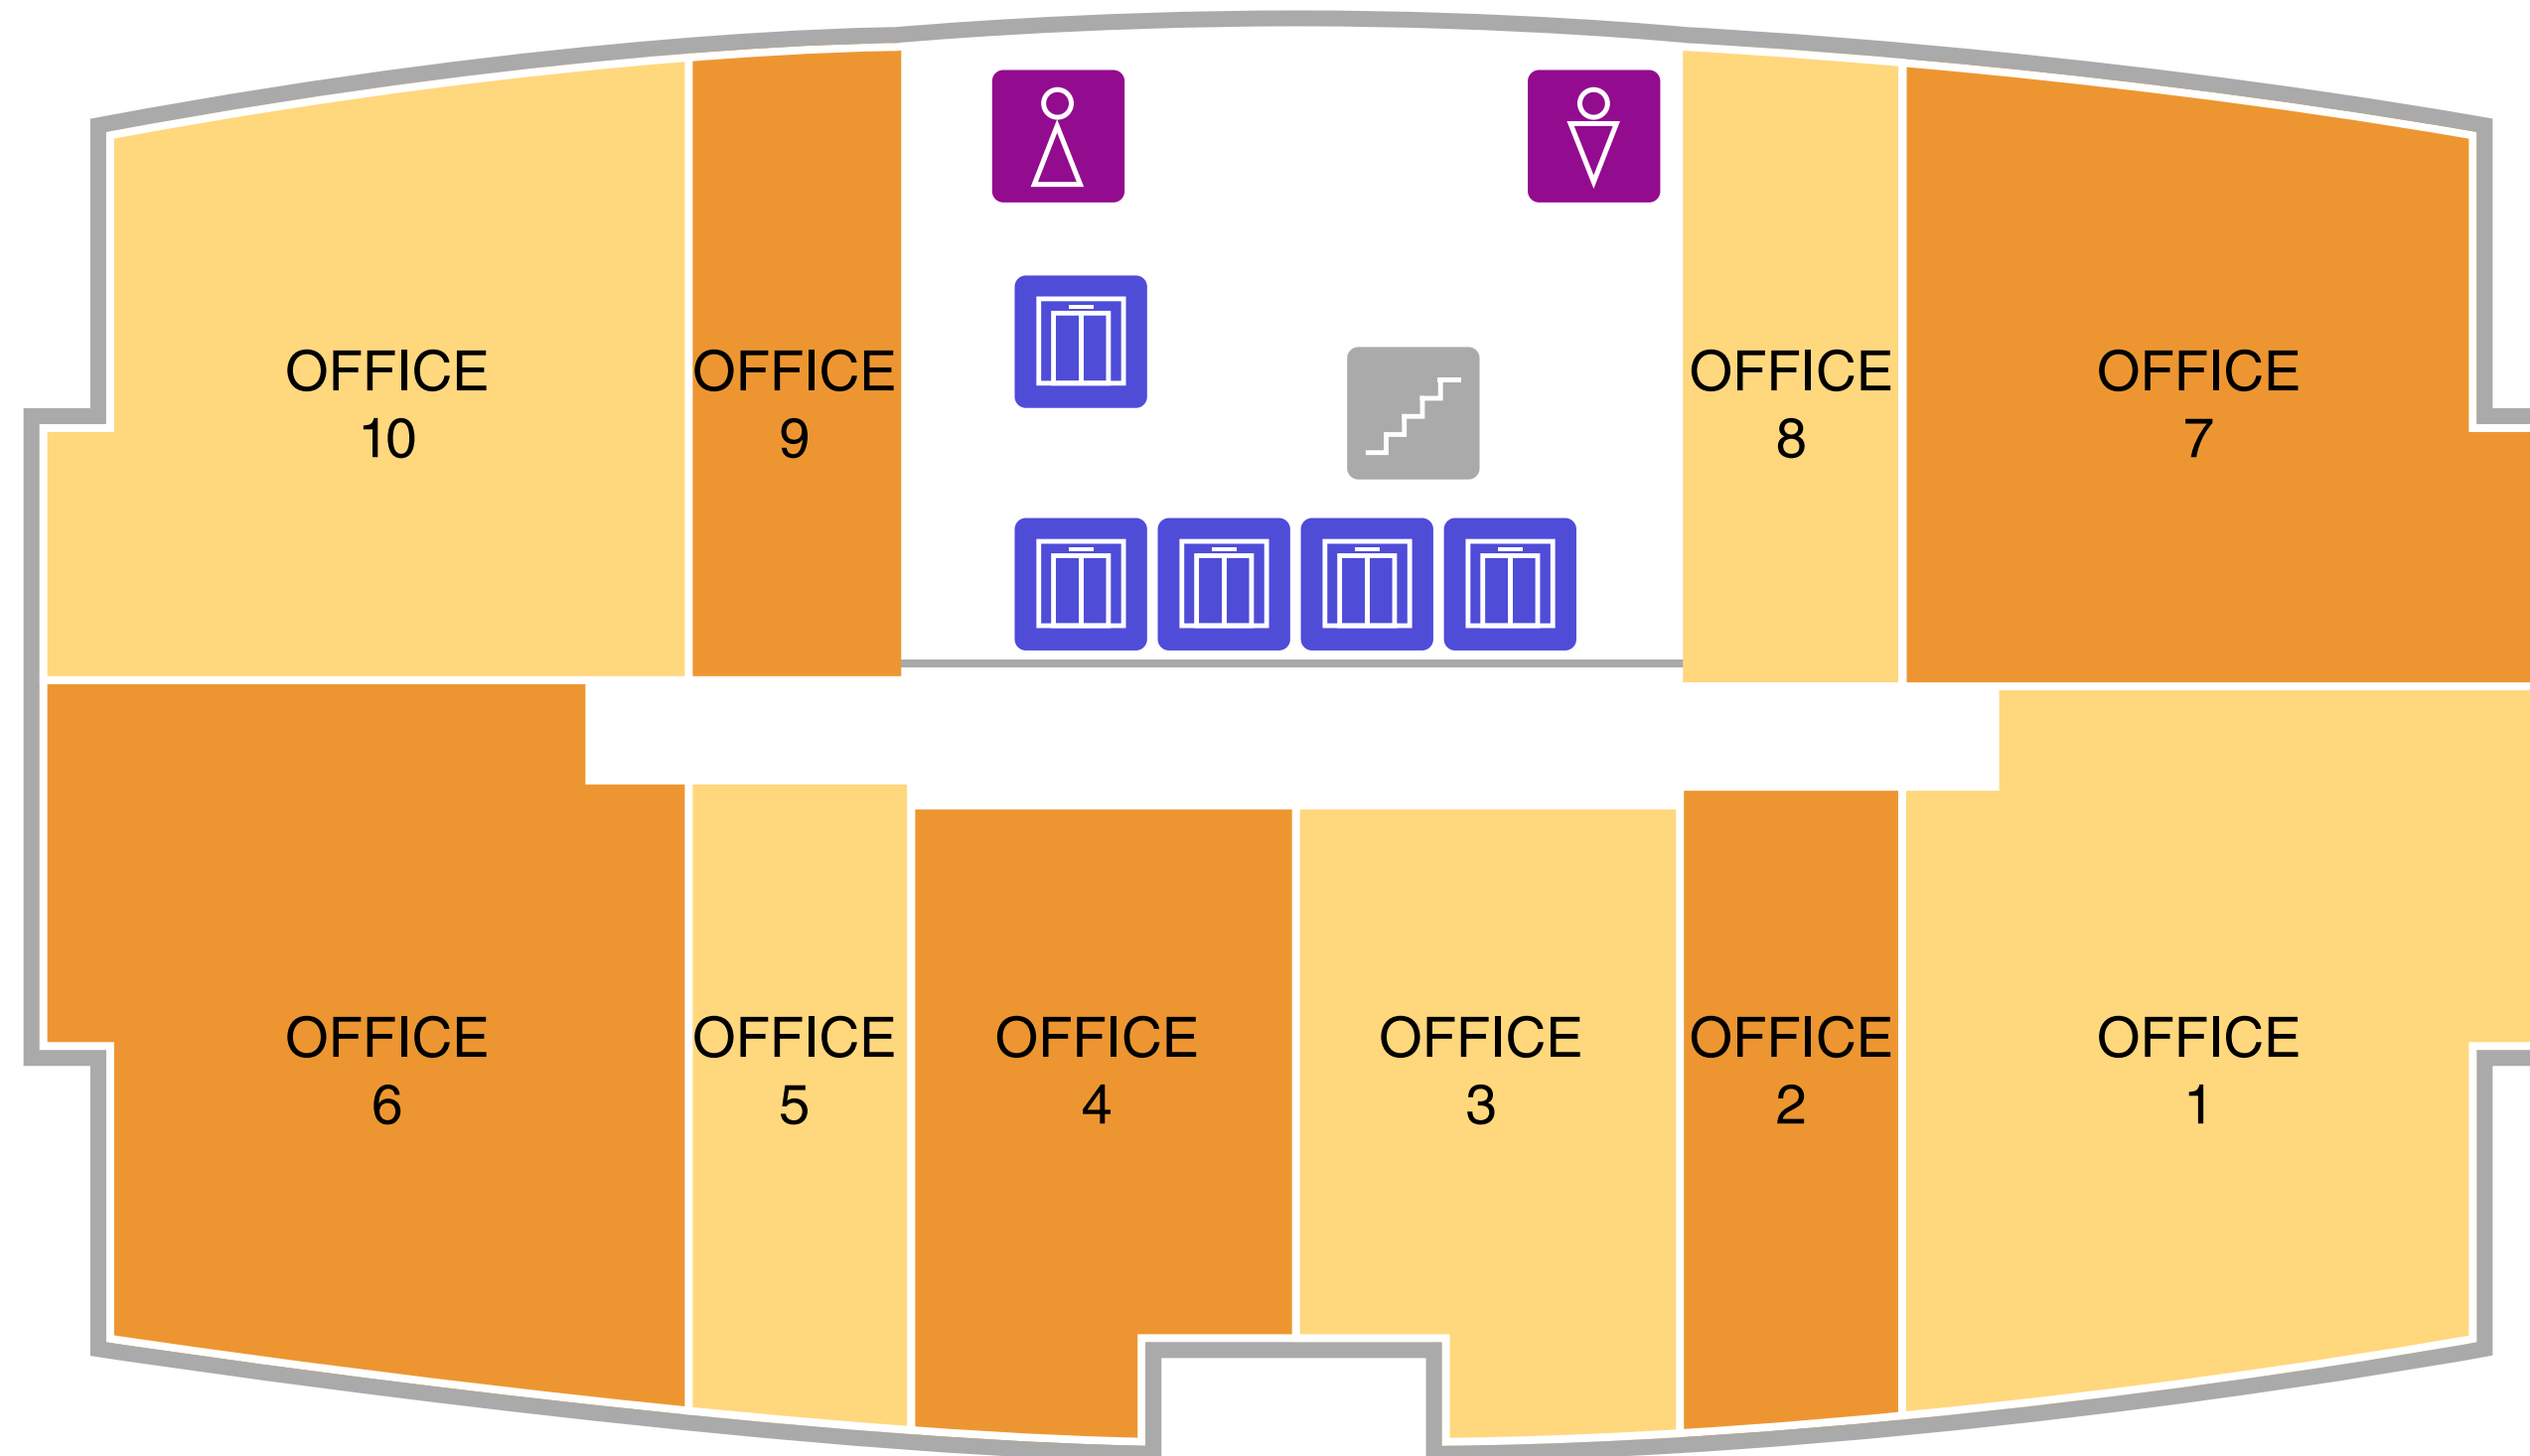

KOLOUR · TSUEN WAN I
OFFICE TOWER

10/F - 23/F